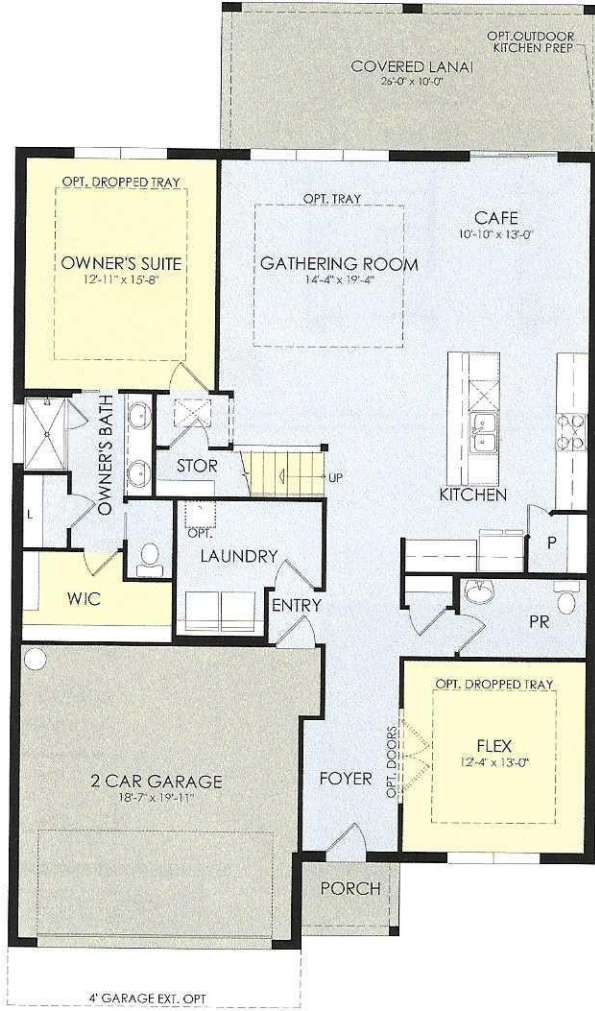

**DISTINCTIVE SERIES**

**WHITESTONE**

2,894 A/C Sq. Ft.

4 - 5 Beds

2.5 - 4 Baths

**FIRST FLOOR**

**SECOND FLOOR**

Elevation FM1

Elevation FM2

Elevation FM2 with Stone

Elevation C02

Elevation MD1