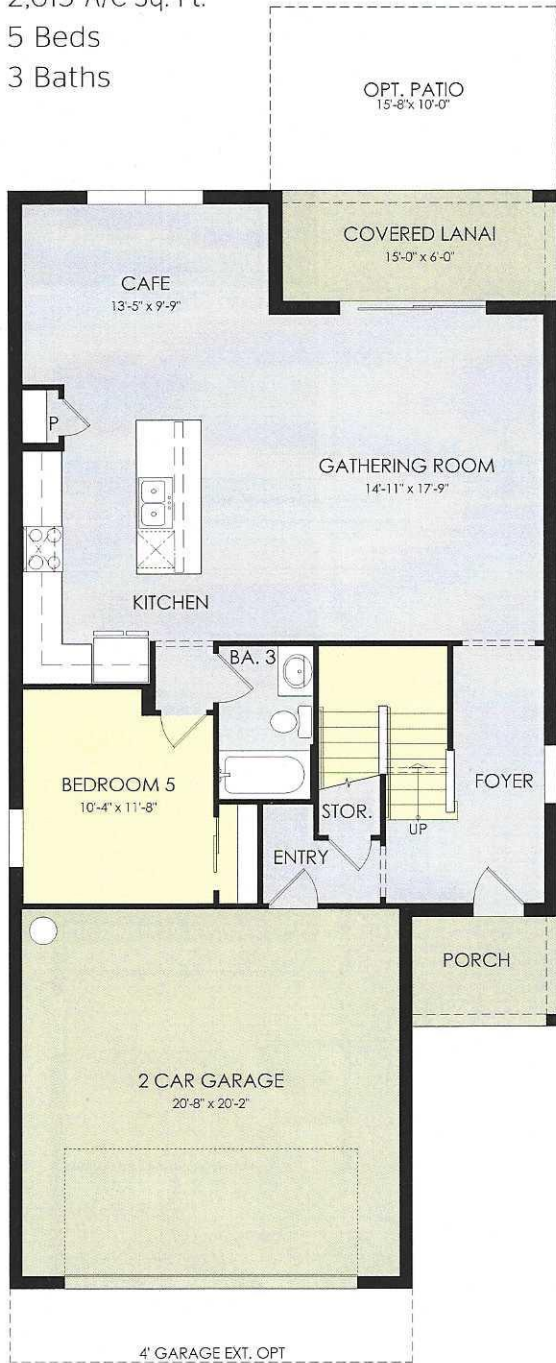

SCENIC SERIES

TRAILSIDE

2,615 A/C Sq. Ft.

5 Beds

3 Baths

Covered Lanai Extension

Kitchen Layout 4

Coastal Touque White
Elevation FM1

Med Heron Plume
Elevation FM2

Coastal Lullaby
Elevation FM2 with Stone

Bold front Porch
Elevation CO2

Modern Amazing Gray
Elevation MD1

Owner's Bath Layout 3

Owner's Bath Layout 6

Shower @
Bath 3