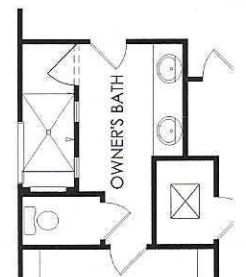

SCENIC SERIES

TRAILSIDE

2,615 A/C Sq. Ft.

5 Beds

3 Baths

Covered Lanai Extension

Kitchen Layout 4

Coastal Touque White
Elevation FM1

Med Heron Plume
Elevation FM2

Coastal Lullaby
Elevation FM2 with Stone

Bold front Porch
Elevation CO2

Modern Amazing Gray
Elevation MD1

Owner's Bath Layout 3

Owner's Bath Layout 6

Shower @
Bath 3