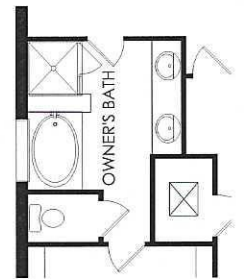

SCENIC SERIES

TRAILSIDE

2,615 A/C Sq. Ft.

5 Beds

3 Baths

Covered Lanai Extension

Kitchen Layout 4

Coastal Touque White
Elevation FM1

Med Heron Plume
Elevation FM2

Coastal Lullaby
Elevation FM2 with Stone

Bold front Porch
Elevation CO2

Modern Amazing Gray
Elevation MD1

Owner's Bath Layout 3

Owner's Bath Layout 6

Shower @
Bath 3