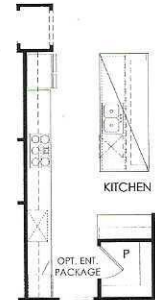

**ECHELON SERIES**

**RENOWN**

2,808 - 3,003 A/C Sq. Ft.

3 Beds

3 Baths

1 - 2 Half Baths

Gathering Room Extension  
W/ Pocket SGD

Pool Bath  
Adds 48 SF

Zero Corner SGD

Gathering Room Pocket  
SGD

OPT. PATIO EXTENSION  
16'-0" x 10'-0"

Gathering Room Extension  
Adds 147 SF

Kitchen with Built-Ins

Owner's Bath 3

Owner's Bath 6

Laundry Upgrade