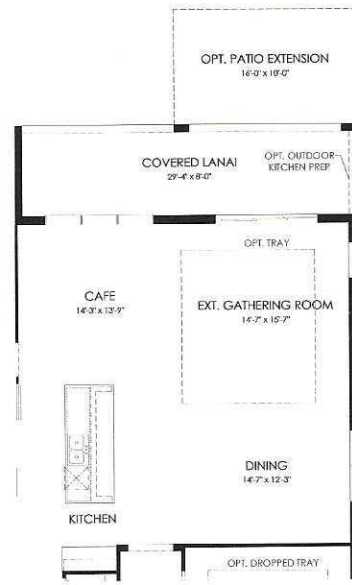

**ECHELON SERIES**

**RENOWN**

2,808 - 3,003 A/C Sq. Ft.

3 Beds

3 Baths

1 - 2 Half Baths

Gathering Room Extension  
W/ Pocket SGD

Pool Bath  
Adds 48 SF

Zero Corner SGD

Gathering Room Pocket  
SGD

OPT. PATIO EXTENSION  
16'-0" x 10'-0"

Gathering Room Extension  
Adds 147 SF

Kitchen with Built-Ins

Owner's Bath 3

Owner's Bath 6

Laundry Upgrade