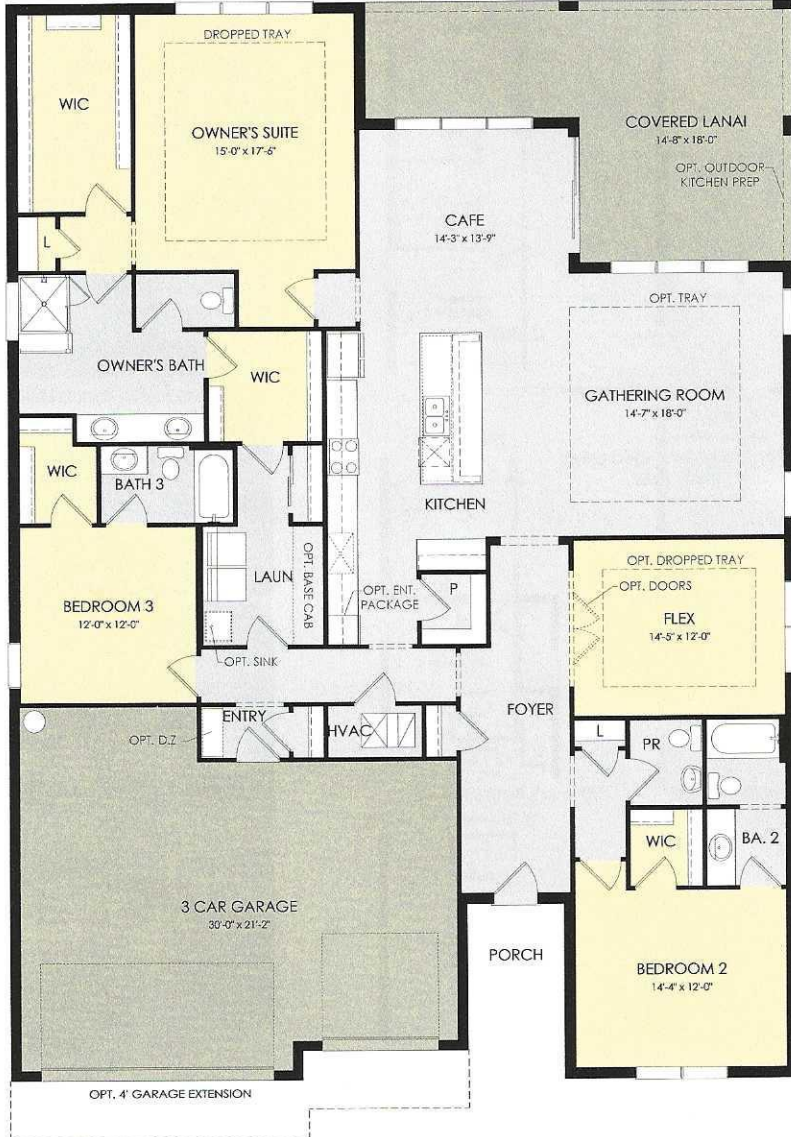

**ECHELON SERIES**

**RENOWN**

2,808 - 3,003 A/C Sq. Ft.

3 Beds

3 Baths

1 - 2 Half Baths

Gathering Room Extension  
W/ Pocket SGD

Pool Bath  
Adds 48 SF

Zero Corner SGD

Gathering Room Pocket  
SGD

OPT. PATIO EXTENSION  
16'-0" x 10'-0"

Gathering Room Extension  
Adds 147 SF

Kitchen with Built-Ins

Owner's Bath 3

Owner's Bath 6

Laundry Upgrade