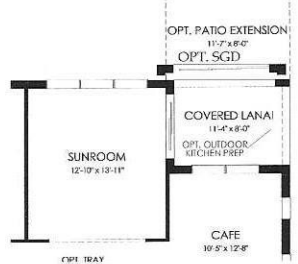

DISTINCTIVE SERIES

PRESTIGE

2,080 - 2,257 A/C Sq. Ft.
 2 - 3 Beds
 2.5 Baths

Covered Lanai Extension

Sunroom
 Adds 1775F

Owner's Bath Layout 3

Owner's Bath Layout 6

Laundry Upgrade

Kitchen Layout 4

Bedroom 3

Shower @ Alternate Bath 2

Shower @ Bath 2

Med Colonnade Gray

Elevation FM1

Craftsman Rare Gray

Elevation FM2