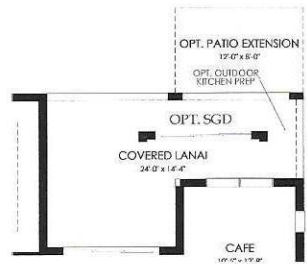

DISTINCTIVE SERIES

PRESTIGE

2,080 - 2,257 A/C Sq. Ft.
 2 - 3 Beds
 2.5 Baths

Covered Lanai Extension

Sunroom
 Adds 1775F

Owner's Bath Layout 3

Owner's Bath Layout 6

Laundry Upgrade

Kitchen Layout 4

Bedroom 3

Shower @ Alternate Bath 2

Shower @ Bath 2

Med Colonnade Gray

Elevation FM1

Craftsman Rare Gray

Elevation FM2