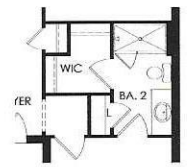

DISTINCTIVE SERIES

PRESTIGE

2,080 - 2,257 A/C Sq. Ft.
 2 - 3 Beds
 2.5 Baths

Covered Lanai Extension

Sunroom
 Adds 1775F

Owner's Bath Layout 3

Owner's Bath Layout 6

Laundry Upgrade

Kitchen Layout 4

Bedroom 3

Shower @ Alternate Bath 2

Shower @ Bath 2

Med Colonnade Gray

Elevation FM1

Craftsman Rare Gray

Elevation FM2