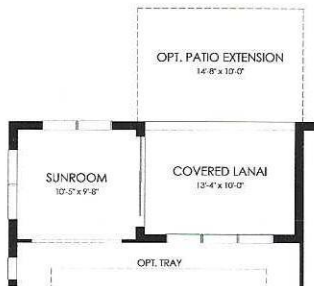

DISTINCTIVE SERIES

PALMARY

1,943 - 2,063 A/C Sq. Ft.

2 - 3 Beds

2 Baths

Sunroom
Adds 120 SF

Kitchen
Layout 4

Laundry
Upgrade

Shower @ Bath 2

Owner's Bath
Layout 3

Owner's Bath
Layout 6

Bedroom 3

Med Colonnade Gray
Elevation FM1

Med heron Plume
Elevation FM2

Coastal Toque White
Elevation FM3

Craftsman Silver Plate
Elevation FM3 with Stone