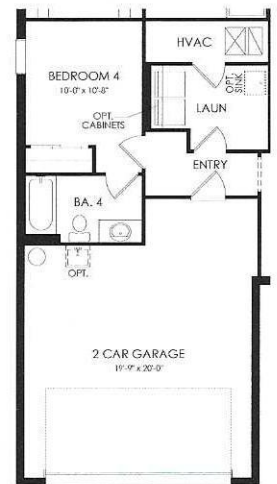

Owner's Bath Layout 3

Owner's Bath Layout 6

Laundry Upgrade

Kitchen Layout 4

Extended Gathering Room

Not Available w/ Loft w/ Bed & Bath
Adds 130 SF

Med Colonnade Gray

Elevation FM1

Elevation FM2

Elevation FM3

Elevation FM3 with Stone

Elevation CO3

Elevation MD1

Bath 4 w/ 4' Garage Extension

Add 210 SF

Shower @ Bath 2

Shower @ Bath 4

Bedroom 4
Adds 167 SF

Bedroom 3