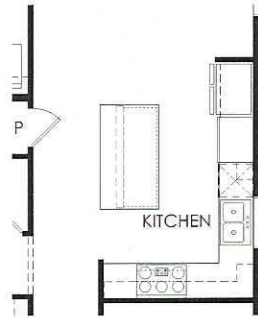

SCENIC SERIES

CONTOUR

1,405 - 1,561 A/C Sq. Ft.

2 Beds

2 Baths

Covered Lanai Extension

Kitchen Layout 4

Gathering Room Extension

Adds 156 SF

Elevation FM1

Elevation FM3

Elevation FM3 with Stone

Elevation CO2A

Elevation MD1

Shower @ Bath 2