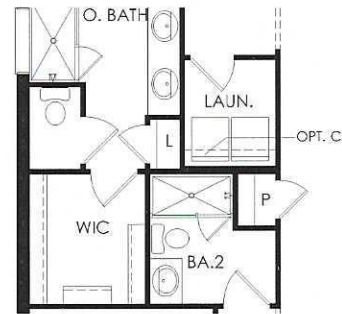

SCENIC SERIES

CONTOUR

1,405 - 1,561 A/C Sq. Ft.

2 Beds

2 Baths

Covered Lanai Extension

Kitchen Layout 4

Gathering Room Extension

Adds 156 SF

Elevation FM1

Elevation FM3

Elevation FM3 with Stone

Elevation CO2A

Elevation MD1

Shower @ Bath 2