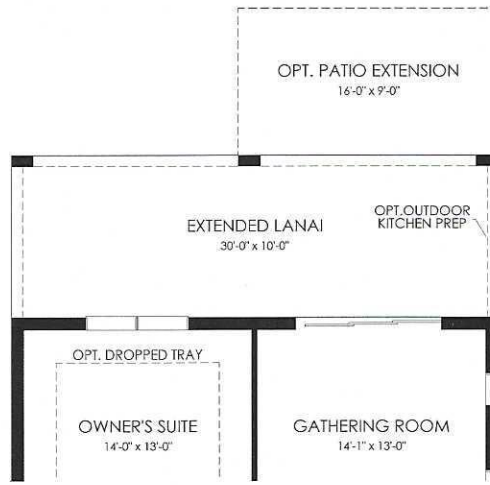

SCENIC SERIES

CONTOUR

1,405 - 1,561 A/C Sq. Ft.

2 Beds

2 Baths

Covered Lanai Extension

Kitchen Layout 4

Gathering Room Extension

Adds 156 SF

Elevation FM1

Elevation FM3

Elevation FM3 with Stone

Elevation CO2A

Elevation MD1

Shower @ Bath 2