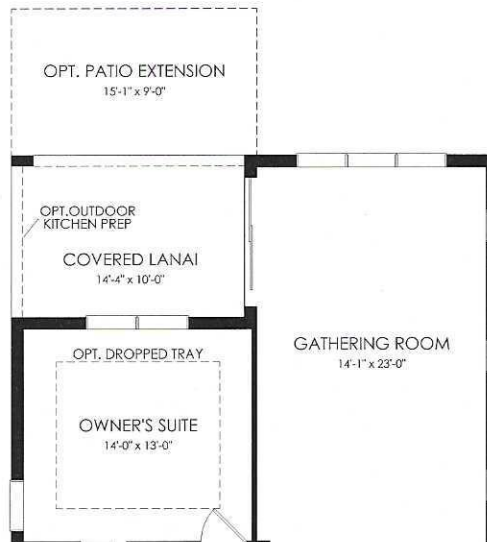

SCENIC SERIES

CONTOUR

1,405 - 1,561 A/C Sq. Ft.

2 Beds

2 Baths

Covered Lanai Extension

Kitchen Layout 4

Gathering Room Extension

Adds 156 SF

Elevation FM1

Elevation FM3

Elevation FM3 with Stone

Elevation CO2A

Elevation MD1

Shower @ Bath 2