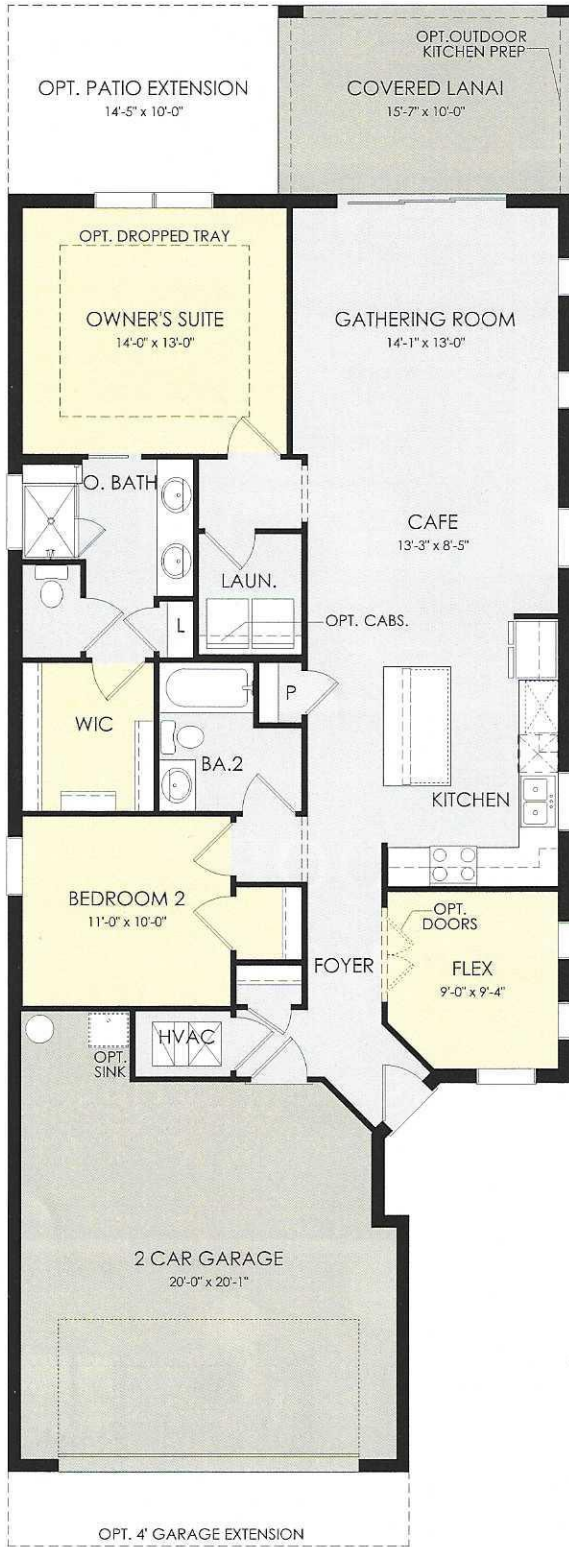

SCENIC SERIES

CONTOUR

1,405 - 1,561 A/C Sq. Ft.

2 Beds

2 Baths

Covered Lanai Extension

Kitchen Layout 4

Gathering Room Extension

Adds 156 SF

Elevation FM1

Elevation FM3

Elevation FM3 with Stone

Elevation CO2A

Elevation MD1

Shower @ Bath 2