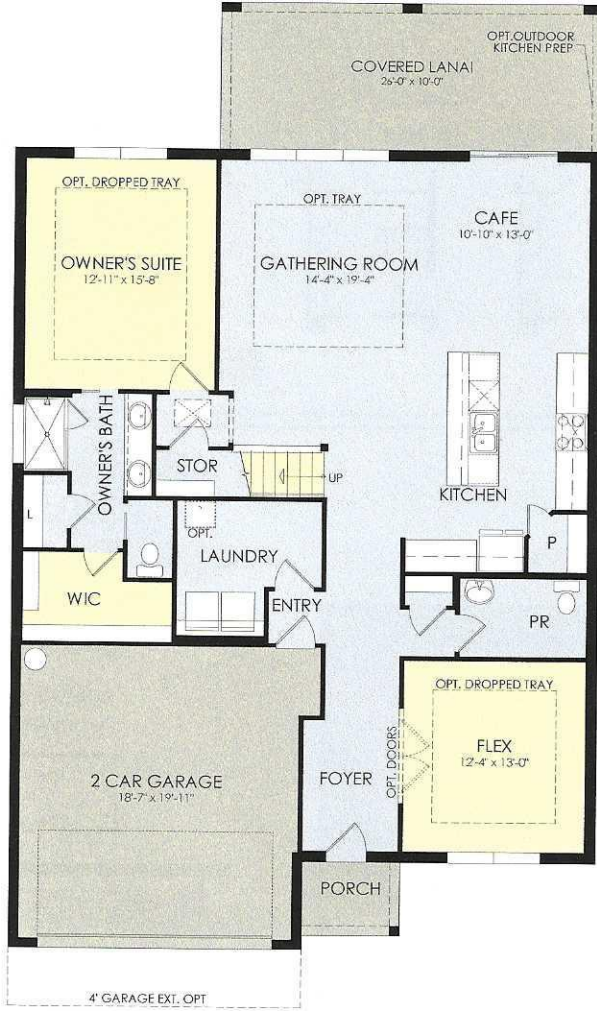

**DISTINCTIVE SERIES**

**WHITESTONE**

2,894 A/C Sq. Ft.

4 - 5 Beds

2.5 - 4 Baths

**FIRST FLOOR**

**SECOND FLOOR**

Elevation FM1

Elevation FM2

Elevation FM2 with Stone

Elevation C02

Elevation MD1