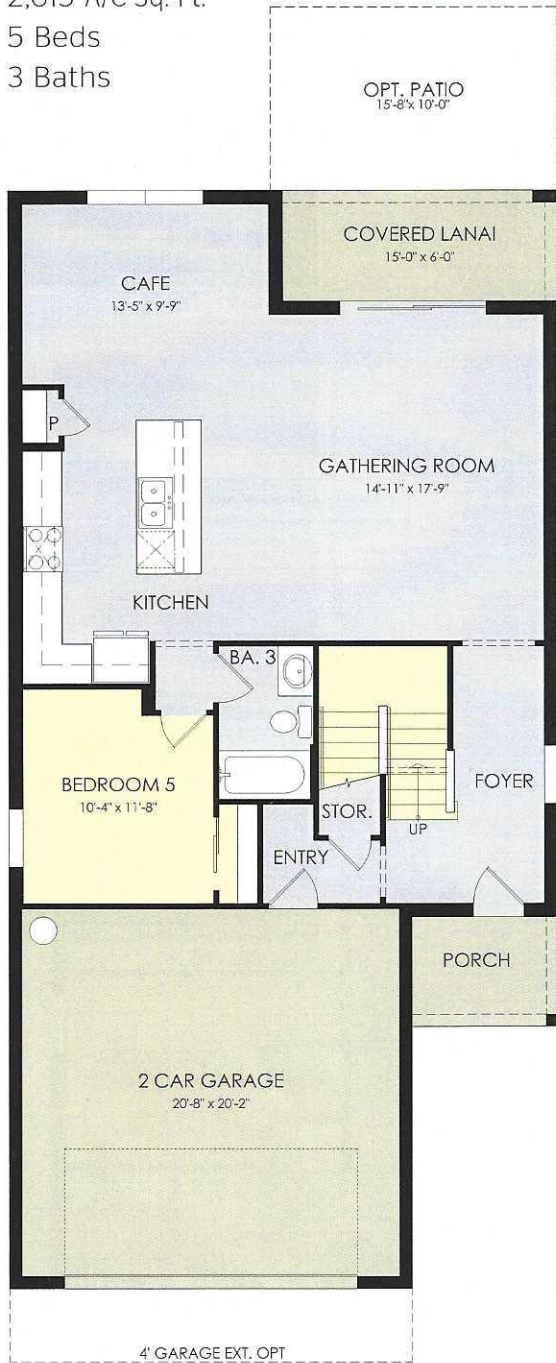

SCENIC SERIES

TRAILSIDE

2,615 A/C Sq. Ft.

5 Beds

3 Baths

Shower @
Bath 3

Kitchen Layout 4

Owner's Bath Layout 3

Owner's Bath Layout 6