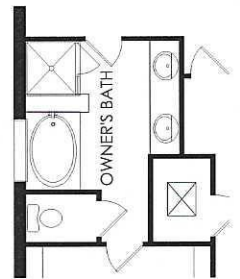

SCENIC SERIES

TRAILSIDE

2,615 A/C Sq. Ft.

5 Beds

3 Baths

Shower @
Bath 3

Kitchen Layout 4

Owner's Bath Layout 3

Owner's Bath Layout 6