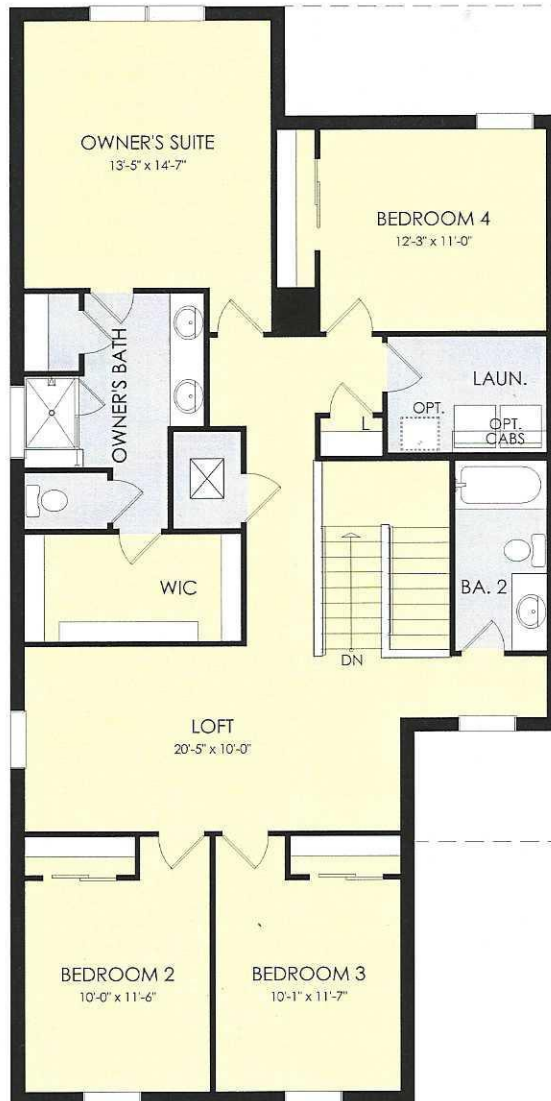

SCENIC SERIES

TRAILSIDE

2,615 A/C Sq. Ft.

5 Beds

3 Baths

Shower @
Bath 3

Kitchen Layout 4

Owner's Bath Layout 3

Owner's Bath Layout 6