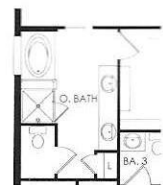

**ECHELON SERIES**

**STELLAR**

2,483 – 2,690 A/C Sq. Ft.

3 Beds

3 – 4 Baths

Laundry Upgrade

Shower @ Bath 2

Shower @ Bath 3

Owner's Bath Layout 3

Owner's Bath Layout 6