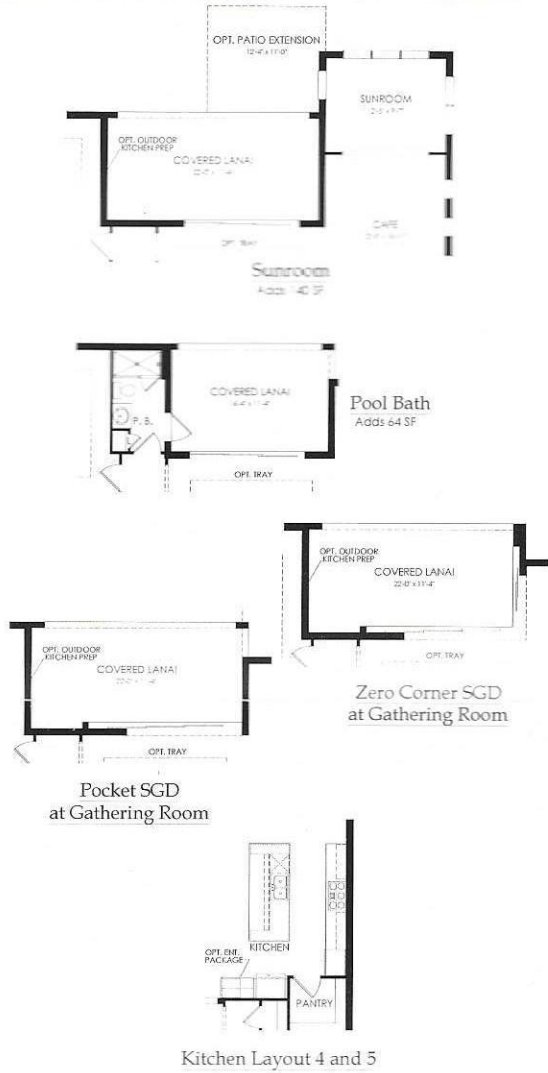

**ECHELON SERIES**

**STELLAR**

2,483 – 2,690 A/C Sq. Ft.

3 Beds

3 – 4 Baths

Laundry Upgrade

Shower @ Bath 2

Shower @ Bath 3

Owner's Bath Layout 3

Owner's Bath Layout 6