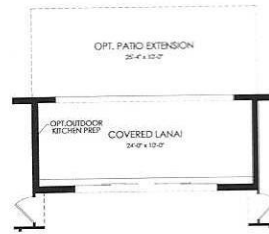

ECHELON SERIES STARDOM

2,269 - 2,325 A/C Sq. Ft.
2 - 3 Beds
2.5 - 3.5 Baths

Owner's Bath 3

Owner's Bath 6

Pool Bath
Adds 56 SF

Pocket SGD Glass Door At
Gathering

Bedroom 2 and 3
w/ Alternate Bath 2

Shower @ Bath 2

3 Car Garage

3 Car Garage w/ 4' Garage Extension

Elevation MD1 with Stone