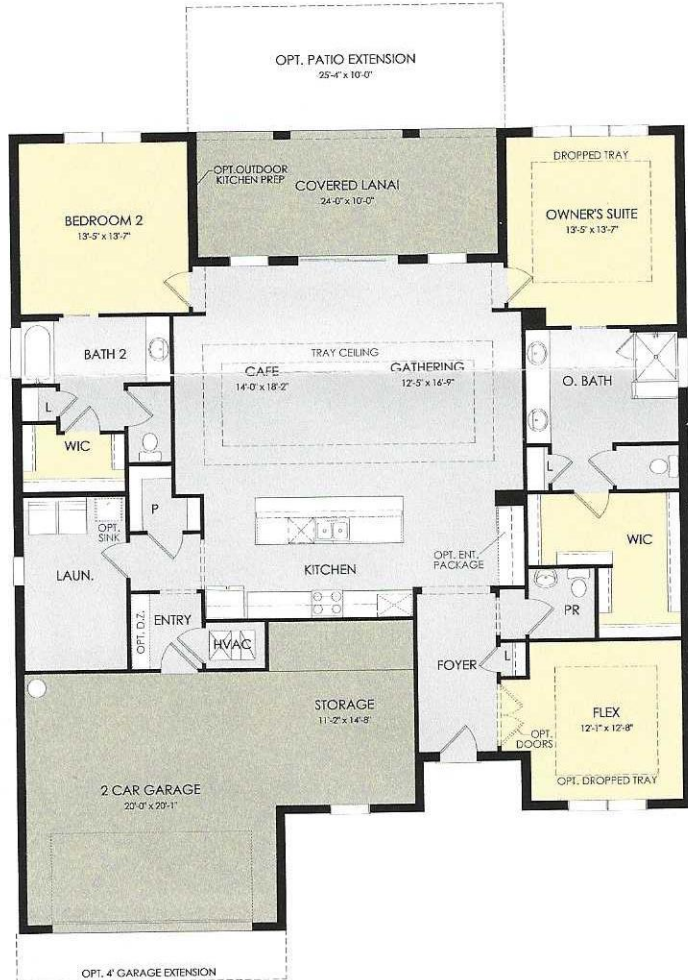

ECHELON SERIES STARDOM

2,269 - 2,325 A/C Sq. Ft.
2 - 3 Beds
2.5 - 3.5 Baths

Owner's Bath 3

Owner's Bath 6

Pool Bath
Adds 56 SF

Pocket SGD Glass Door At
Gathering

Bedroom 2 and 3
w/ Alternate Bath 2

Shower @ Bath 2

Kitchen Layout 4 and 5

Laundry Upgrade

Med Colonnade Gray

Coastal Lullaby

Med Heron Plume

Craftsman Silverplate

Coastal Toque White

Modern Amazing Gray

3 Car Garage

3 Car Garage w/ 4' Garage Extension

Elevation MD1 with Stone