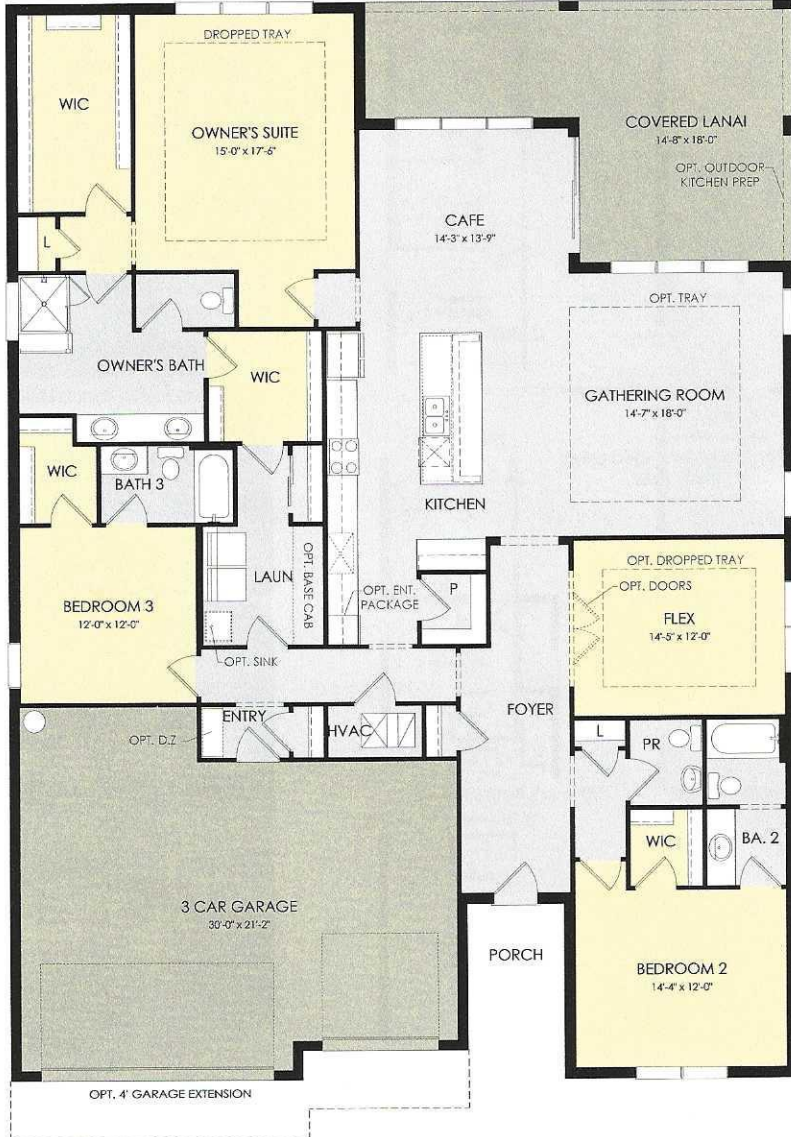

ECHELON SERIES

RENOWN

2,808 - 3,003 A/C Sq. Ft.

3 Beds

3 Baths

1 - 2 Half Baths

Gathering Room Extension
W/ Pocket SGD

Pool Bath
Adds 48 SF

Zero Corner SGD

Gathering Room Pocket
SGD

OPT. PATIO EXTENSION
16'-0" x 10'-0"

Gathering Room Extension
Adds 147 SF

Coastal Toque White

Med Alabaster

Med Colonnade Gray

Craftsman Rare Gray

Coastal Extra White

Modern Gray Screen

Kitchen with Built-Ins

Owner's Bath 3

Owner's Bath 6

Laundry Upgrade

Shower @ Bath 3

Shower @ Bath 2