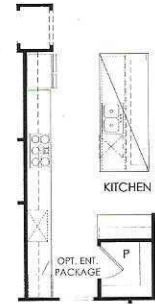

Kitchen with Built-Ins