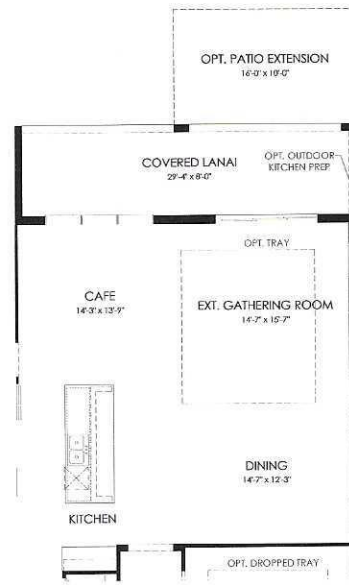

ECHELON SERIES

RENOWN

2,808 - 3,003 A/C Sq. Ft.

3 Beds

3 Baths

1 - 2 Half Baths

Gathering Room Extension
W/ Pocket SGD

Pool Bath
Adds 48 SF

Zero Corner SGD

Gathering Room Pocket
SGD

OPT. PATIO EXTENSION
16'-0" x 10'-0"

Gathering Room Extension
Adds 147 SF

Coastal Toque White

Med Alabaster

Med Colonnade Gray

Craftsman Rare Gray

Coastal Extra White

Modern Gray Screen

Kitchen with Built-Ins

Owner's Bath 3

Owner's Bath 6

Laundry Upgrade

Shower @ Bath 3

Shower @ Bath 2