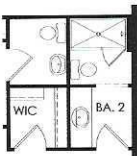

Shower @ Bath 2