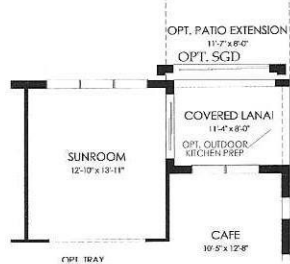

DISTINCTIVE SERIES

PRESTIGE

2,080 - 2,257 A/C Sq. Ft.
 2 - 3 Beds
 2.5 Baths

Covered Lanai Extension

Sunroom
 Adds 1775F

Owner's Bath Layout 3

Owner's Bath Layout 6

Laundry Upgrade

Kitchen Layout 4

Bedroom 3

Shower @ Alternate Bath 2

Shower @ Bath 2

Med Colonnade Gray

Elevation FM1

Craftsman Rare Gray

Elevation FM2