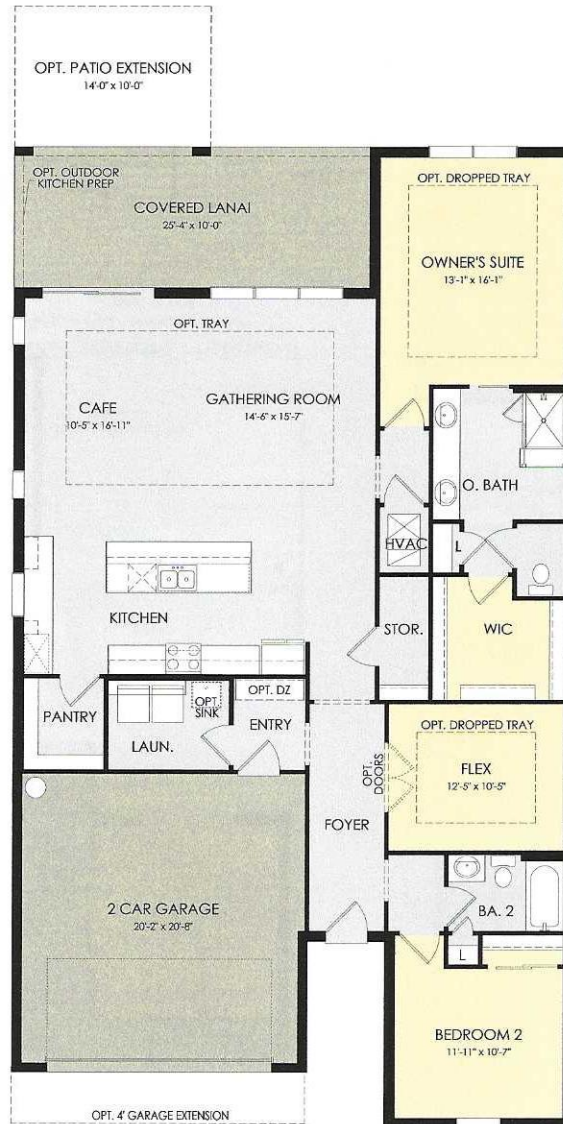

## PALMARY

1,943 - 2,063 A/C Sq. Ft.

2 - 3 Beds

2 Baths

**Sunroom**  
Adds 120 SF

**Kitchen**  
Layout 4

**Laundry**  
Upgrade

**Shower @ Bath 2**

**Owner's Bath**  
Layout 3

**Owner's Bath**  
Layout 6

**Bedroom 3**

*Med Colonnade Gray*  
Elevation FM1

*Med heron Plume*  
Elevation FM2

*Coastal Toque White*  
Elevation FM3

*Craftsman Silver Plate*  
Elevation FM3 with Stone