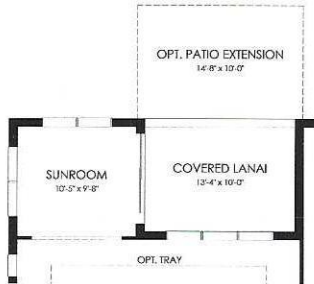

## PALMARY

1,943 - 2,063 A/C Sq. Ft.

2 - 3 Beds

2 Baths

**Sunroom**  
Adds 120 SF

**Kitchen**  
Layout 4

**Laundry**  
Upgrade

**Shower @ Bath 2**