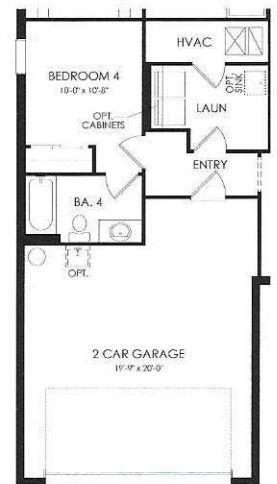

Laundry Upgrade

Kitchen Layout 4

Extended Gathering Room

Not Available w/ Loft w/ Bed & Bath
Adds 130 SF

Bath 4 w/ 4' Garage Extension

Add 210 SF

Shower @ Bath 2

Shower @ Bath 4

Bedroom 4
Adds 167 SF

Bedroom 3