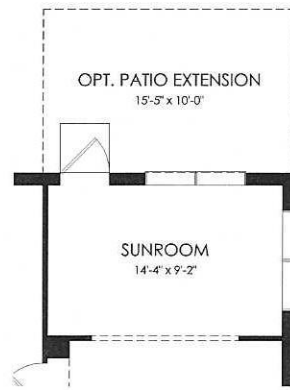

SCENIC SERIES

HALLMARK

1,655 - 1,802 A/C Sq. Ft.

2 - 3 Beds

2 Baths

Sunroom
Adds 147 SF

Pocket SGD
at Gathering
Room

Laundry
Upgrade

Kitchen Layout 4

Bedroom 3

Shower @ Bath 2