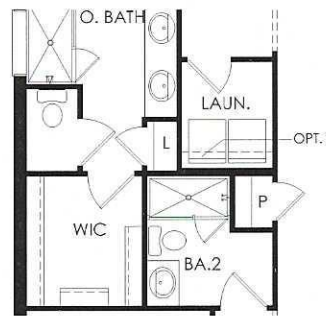

SCENIC SERIES

CONTOUR

1,405 - 1,561 A/C Sq. Ft.

2 Beds

2 Baths

Covered Lanai Extension

Kitchen Layout 4

Gathering Room Extension

Adds 156 SF

Craftsman Silverplate

Med Alabaster

Coastal Toque White

Coastal Lullaby

Modern Extra White

Shower @ Bath 2