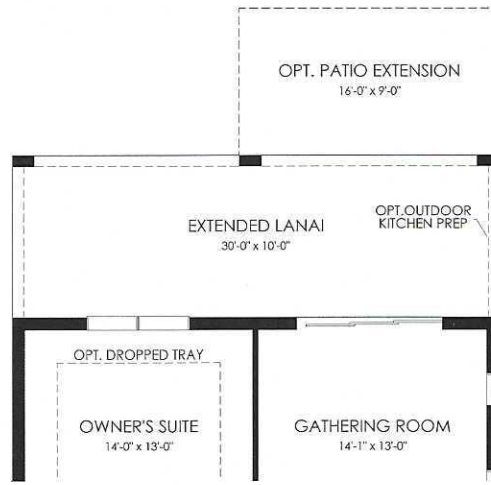

SCENIC SERIES

CONTOUR

1,405 - 1,561 A/C Sq. Ft.

2 Beds

2 Baths

Covered Lanai Extension

Kitchen Layout 4

Gathering Room Extension

Adds 156 SF

Craftsman Silverplate

Med Alabaster

Coastal Toque White

Coastal Lullaby

Modern Extra White

Shower @ Bath 2