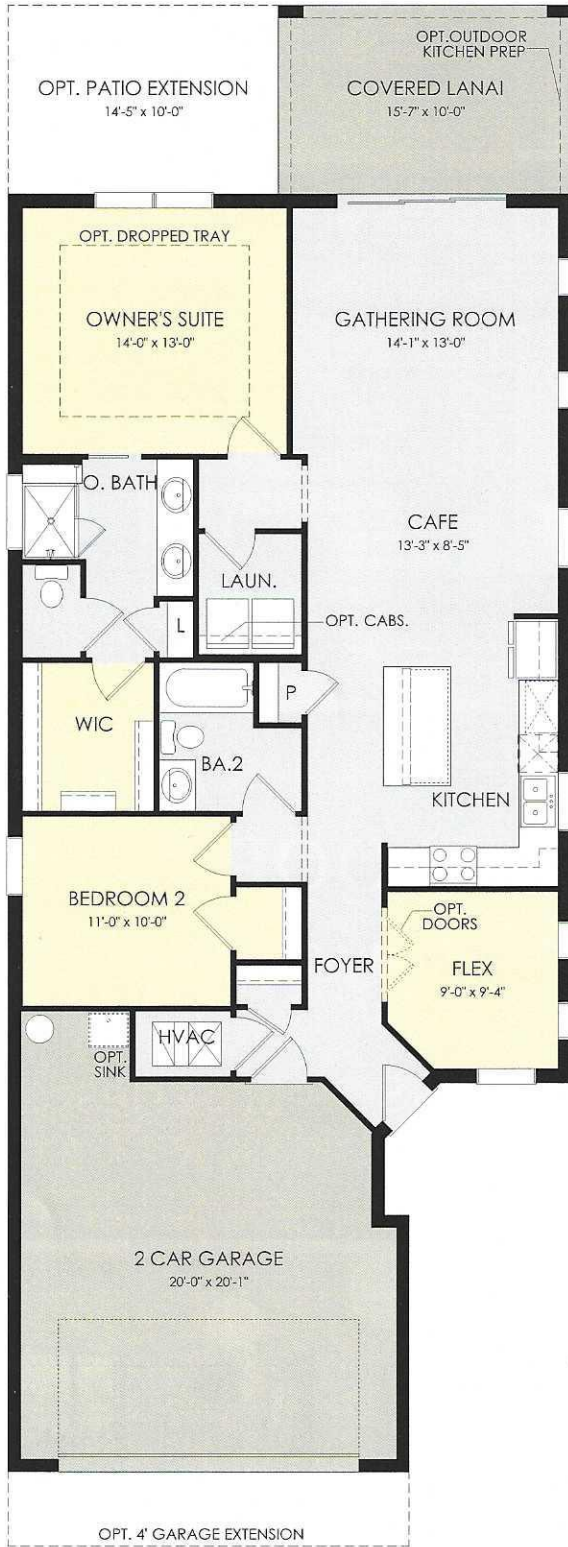

SCENIC SERIES

CONTOUR

1,405 - 1,561 A/C Sq. Ft.

2 Beds

2 Baths

Covered Lanai Extension

Kitchen Layout 4

Gathering Room Extension

Adds 156 SF

Craftsman Silverplate

Med Alabaster

Coastal Toque White

Coastal Lullaby

Modern Extra White

Shower @ Bath 2