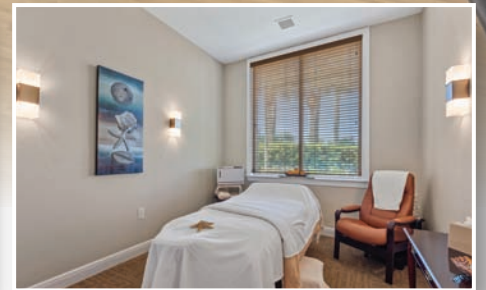

TENNIS LOUNGE

Racquet customization, including same-day racquet stringing is also available.

For an invigorating workout or a day of pampering, The Sports Club is the perfect retreat. Enjoy state-of-the-art fitness equipment, fitness studio, two spa treatment rooms and a 65-foot pool and jetted spa.