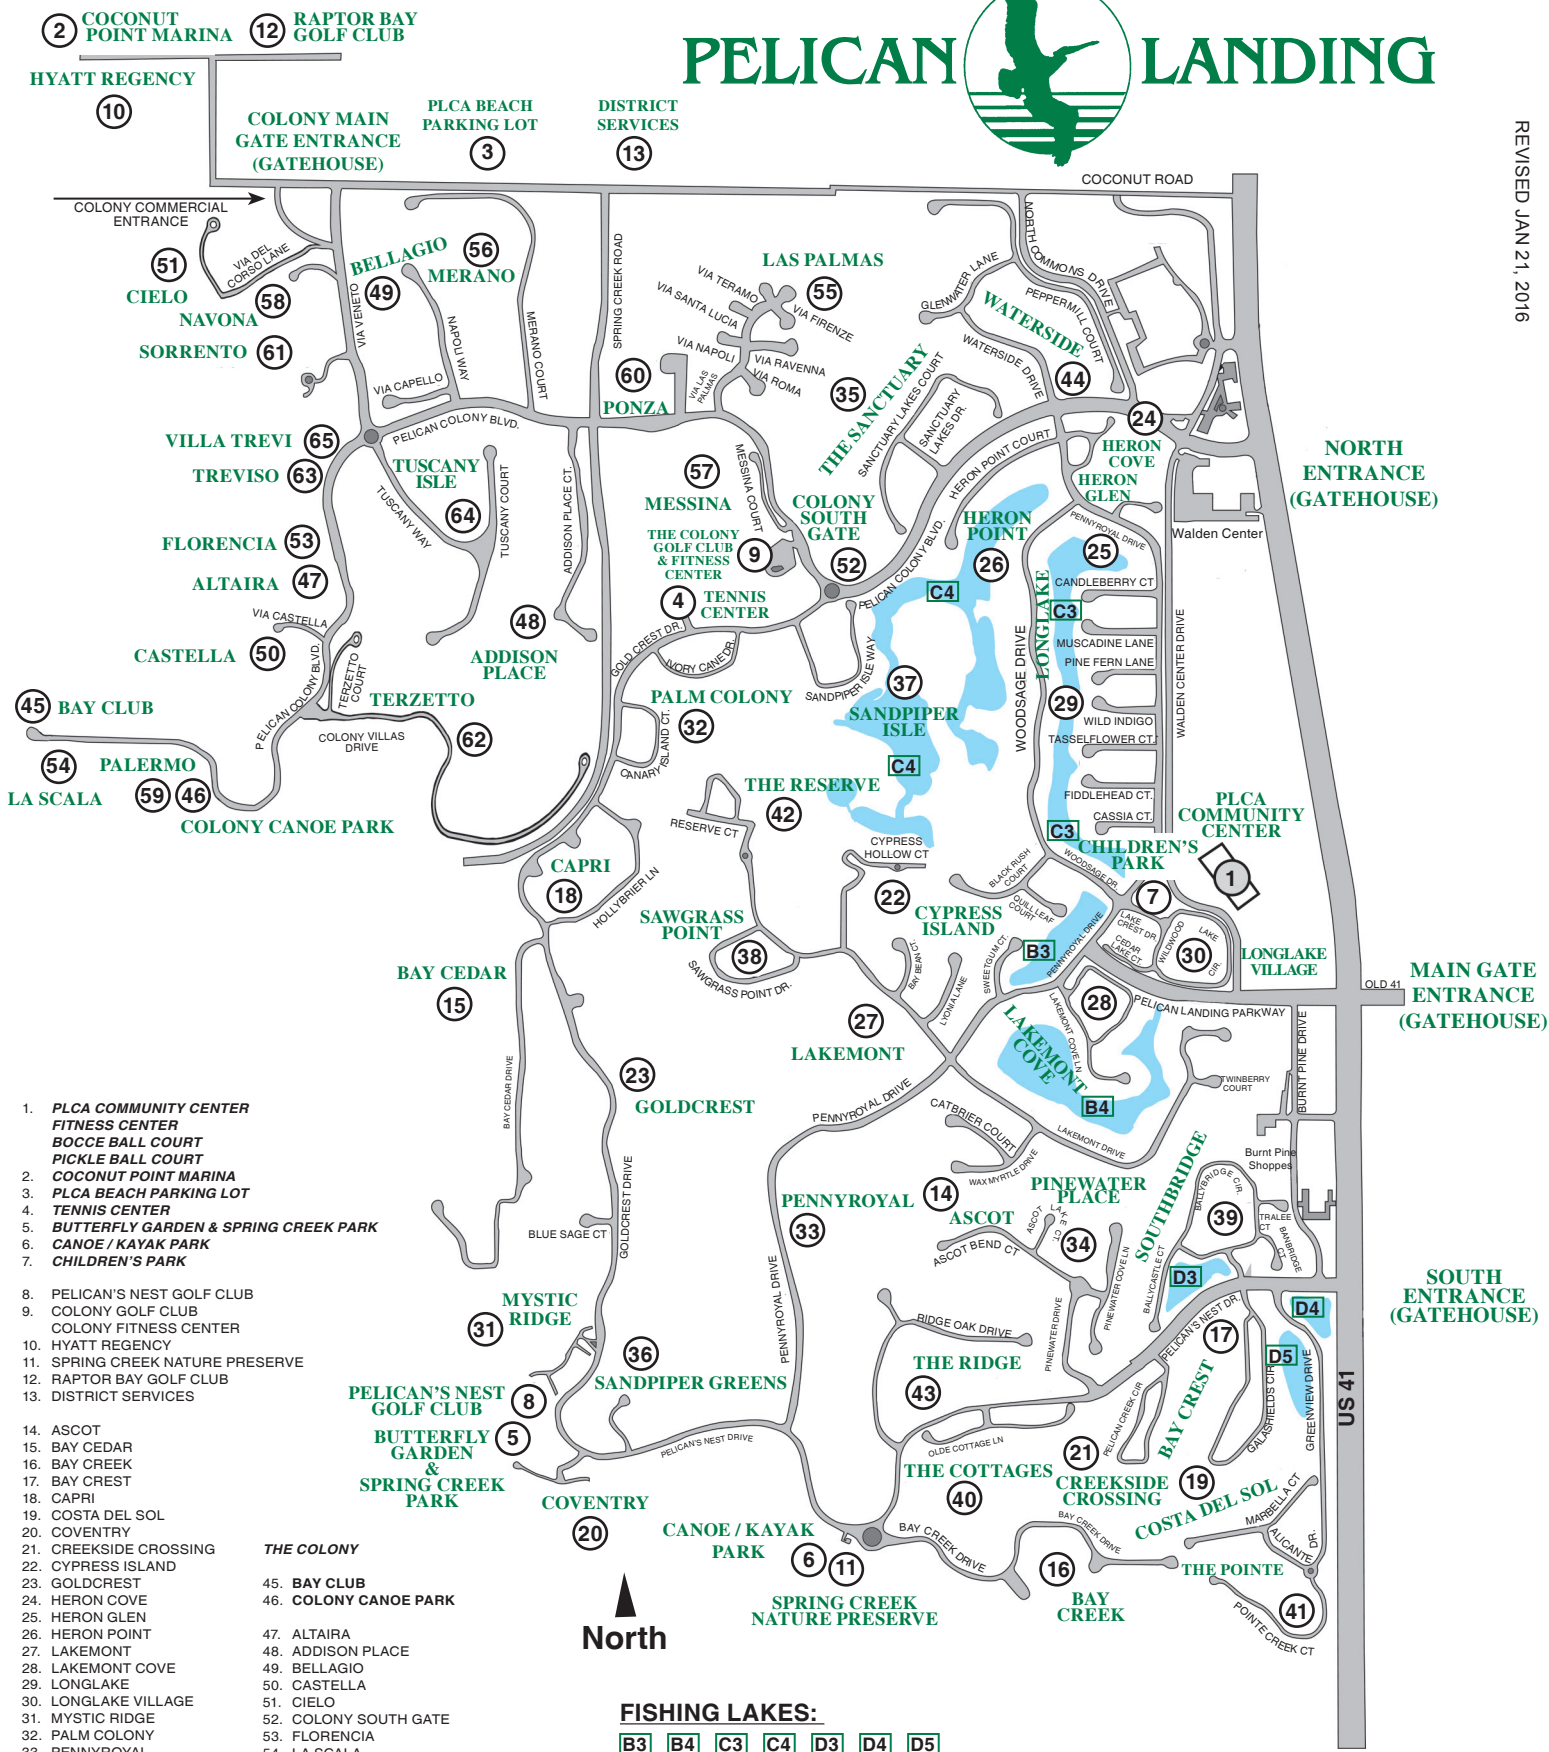

PELICAN LANDING

REVISED JAN 21, 2016

1. PLCA COMMUNITY CENTER
FITNESS CENTER
BOCCE BALL COURT
PICKLE BALL COURT
2. COCONUT POINT MARINA
PLCA BEACH PARKING LOT
3. TENNIS CENTER
4. BUTTERFLY GARDEN & SPRING CREEK PARK
CANOE / KAYAK PARK
5. CHILDREN'S PARK
6. PELICAN'S NEST GOLF CLUB
7. COLONY GOLF CLUB
COLONY FITNESS CENTER
8. HYATT REGENCY
9. SPRING CREEK NATURE PRESERVE
10. RAPTOR BAY GOLF CLUB
11. DISTRICT SERVICES

14. ASCOT
15. BAY CEDAR
16. BAY CREEK
17. BAY CREST
18. CAPRI
19. COSTA DEL SOL
20. COVENTRY
21. CREEKSIDE CROSSING
22. CYPRESS ISLAND
23. GOLDCREST
24. HERON COVE
25. HERON GLEN
26. HERON POINT
27. LAKEMONT
28. LAKEMONT COVE
29. LONGLAKE
30. LONGLAKE VILLAGE
31. MYSTIC RIDGE
32. PALM COLONY
33. PENNYROYAL
34. PINEWATER PLACE
35. SANCTUARY
36. SANDPIPER GREENS
37. SANDPIPER ISLE
38. SAWGRASS POINT
39. SOUTHBRIDGE
40. THE COTTAGES
41. THE POINTE
42. THE RESERVE
43. THE RIDGE
44. WATERSIDE

THE COLONY

45. BAY CLUB
46. COLONY CANOE PARK
47. ALTAIRA
48. ADDISON PLACE
49. BELLAGIO
50. CASTELLA
51. CIELO
52. COLONY SOUTH GATE
53. FLORENCIA
54. LA SCALA
55. LAS PALMAS
56. MERANO
57. MESSINA
58. NAVONA
59. PALERMO
60. PONZA
61. SORRENTO
62. TERZETTO
63. TREVISO
64. TUSCANY ISLE
65. VILLA TREVI

FISHING LAKES:
B3 B4 C3 C4 D3 D4 D5

Pelican Landing Community Association, Inc.
 24501 Walden Center Drive
 Bonita Springs, FL 34134

REAL ESTATE INFO: 239-564-3877