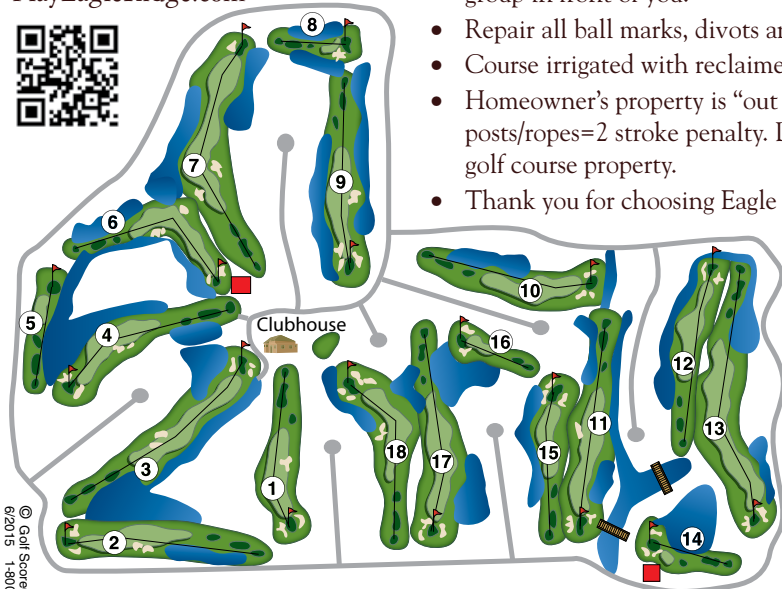

### COURSE INFORMATION

- USGA Rules Shall Govern All Play.
- Pace of Play is crucial and you must keep up with the group in front of you.
- Repair all ball marks, divots and rake bunkers.
- Course irrigated with reclaimed water.
- Homeowner's property is "out of bounds." Do not move posts/ropes=2 stroke penalty. Do not search for ball off golf course property.
- Thank you for choosing Eagle Ridge Golf Club.