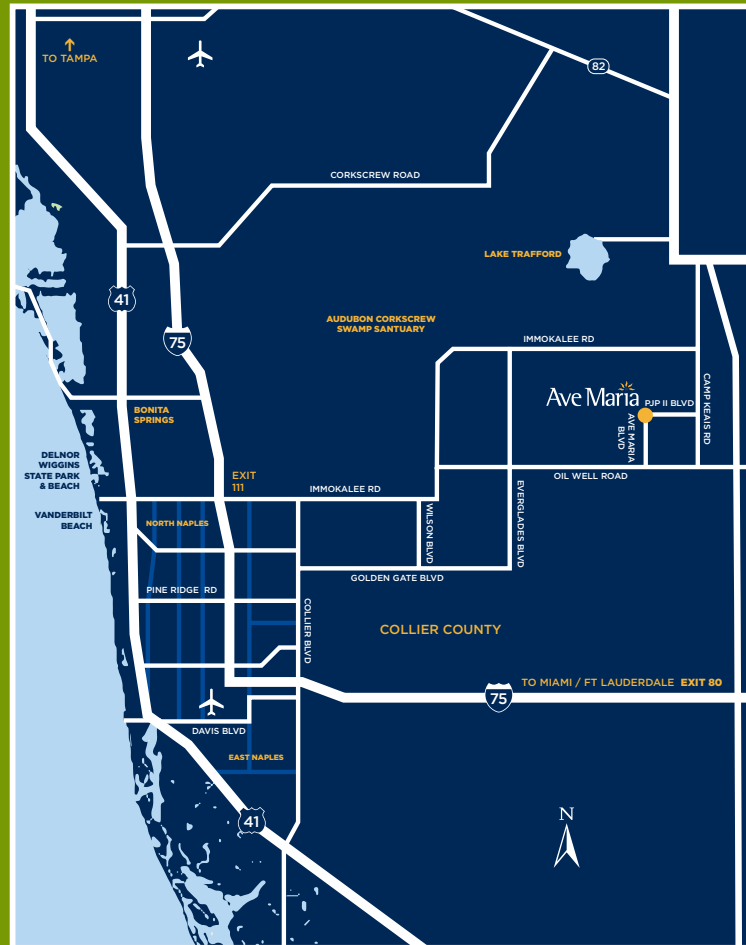

*Ave Maria
is the best of both.*

HOLES OF GOLF. SIPS OF COFFEE.

Steps to school.

Even time is on your side here. Ave Maria is a self-sustained town, complete with vibrant Town Center, preserved open space, exciting amenities, and Pre-K through Post-grad on site. And because there is so much, so close to your front door, not only does it seem like there's more to see and do—there's more time for you to do it.

A Big Kind of
Small Town.

Ave Maria

A BIG KIND OF SMALL TOWN

Visit Our New Home & Welcome Center
5076 Annunciation Circle #104
Ave Maria, FL 34142
(239) 352-3903

AveMaria.com