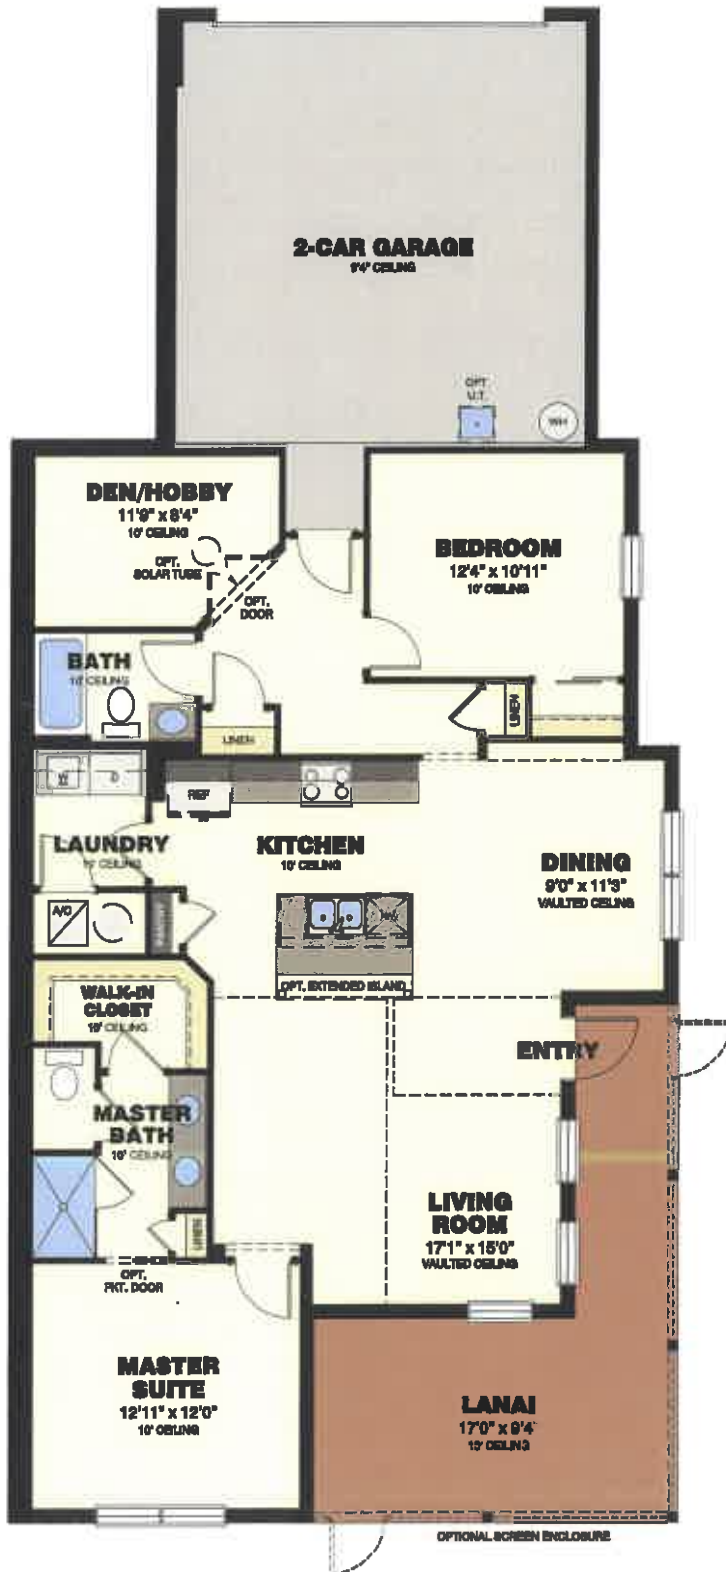

COASTAL COTTAGE COLLECTION

MARCO

2 Bedrooms / 2 Baths / 2-Car Garage

MARCO PLAN AVAILABLE PAIRINGS

Total Living Area	1,204 S.F.
2-Car Garage	442 S.F.
Lanai	160 S.F.
Total	1,806 S.F.

COASTAL COTTAGE COLLECTION

SANIBEL

2 Bedrooms / 2 Baths / 2-Car Garage

SANIBEL PLAN AVAILABLE PAIRINGS

Total Living Area	1,321 S.F.
2-Car Garage	440 S.F.
Lanai	163 S.F.
Total	1,924 S.F.

COASTAL COTTAGE COLLECTION

USEPPA

2 Bedrooms / Den / 2 Baths / 2-Car Garage

USEPPA PLAN
AVAILABLE PAIRINGS

Total Living Area	1,978 S.F.
2-Car Garage	466 S.F.
Lanai	250 S.F.
Total	2,094 S.F.

COASTAL COTTAGE COLLECTION

CAPTIVA

2 Bedrooms / Den / 2 Baths / 2-Car Garage

CAPTIVA PLAN
AVAILABLE PAIRINGS

Total Living Area	1,466 S.F.
2-Car Garage	465 S.F.
Entry	8 S.F.
Lanai	180 S.F.
Total	2,119 S.F.