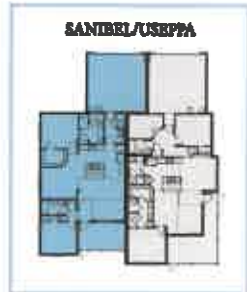

COASTAL COTTAGE COLLECTION

MARCO

2 Bedrooms / 2 Baths / 2-Car Garage

MARCO PLAN AVAILABLE PAIRINGS

Total Living Area	1,204 S.F.
2-Car Garage	442 S.F.
Lanai	160 S.F.
Total	1,806 S.F.

COASTAL COTTAGE COLLECTION

SANIBEL

2 Bedrooms / 2 Baths / 2-Car Garage

SANIBEL PLAN AVAILABLE PAIRINGS

Total Living Area	1,321 S.F.
2-Car Garage	440 S.F.
Lanai	163 S.F.
Total	1,924 S.F.

COASTAL COTTAGE COLLECTION

USEPPA

2 Bedrooms / Den / 2 Baths / 2-Car Garage

USEPPA PLAN
AVAILABLE PAIRINGS

Total Living Area	1,978 S.F.
2-Car Garage	466 S.F.
Lanai	250 S.F.
Total	2,094 S.F.

COASTAL COTTAGE COLLECTION

CAPTIVA

2 Bedrooms / Den / 2 Baths / 2-Car Garage

CAPTIVA PLAN
AVAILABLE PAIRINGS