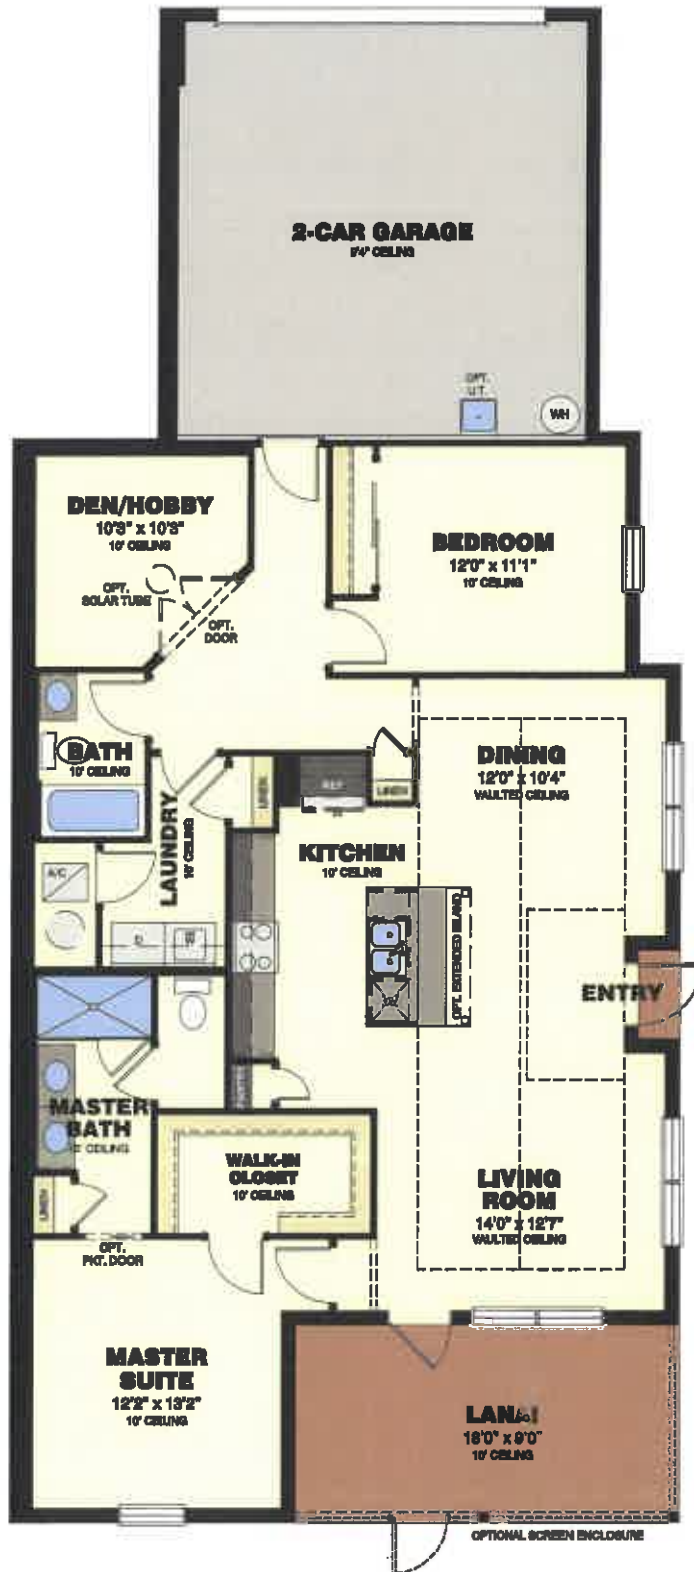

COASTAL COTTAGE COLLECTION

MARCO

2 Bedrooms / 2 Baths / 2-Car Garage

MARCO PLAN AVAILABLE PAIRINGS

Total Living Area	1,204 S.F.
2-Car Garage	442 S.F.
Lanai	160 S.F.
Total	1,806 S.F.

COASTAL COTTAGE COLLECTION

SANIBEL

2 Bedrooms / 2 Baths / 2-Car Garage

SANIBEL PLAN AVAILABLE PAIRINGS

Total Living Area	1,321 S.F.
2-Car Garage	440 S.F.
Lanai	163 S.F.
Total	1,924 S.F.

COASTAL COTTAGE COLLECTION

USEPPA

2 Bedrooms / Den / 2 Baths / 2-Car Garage

USEPPA PLAN
AVAILABLE PAIRINGS

Total Living Area	1,978 S.F.
2-Car Garage	466 S.F.
Lanai	250 S.F.
Total	2,094 S.F.

COASTAL COTTAGE COLLECTION

CAPTIVA

2 Bedrooms / Den / 2 Baths / 2-Car Garage

CAPTIVA PLAN
AVAILABLE PAIRINGS

Total Living Area	1,466 S.F.
2-Car Garage	465 S.F.
Entry	8 S.F.
Lanai	180 S.F.
Total	2,119 S.F.