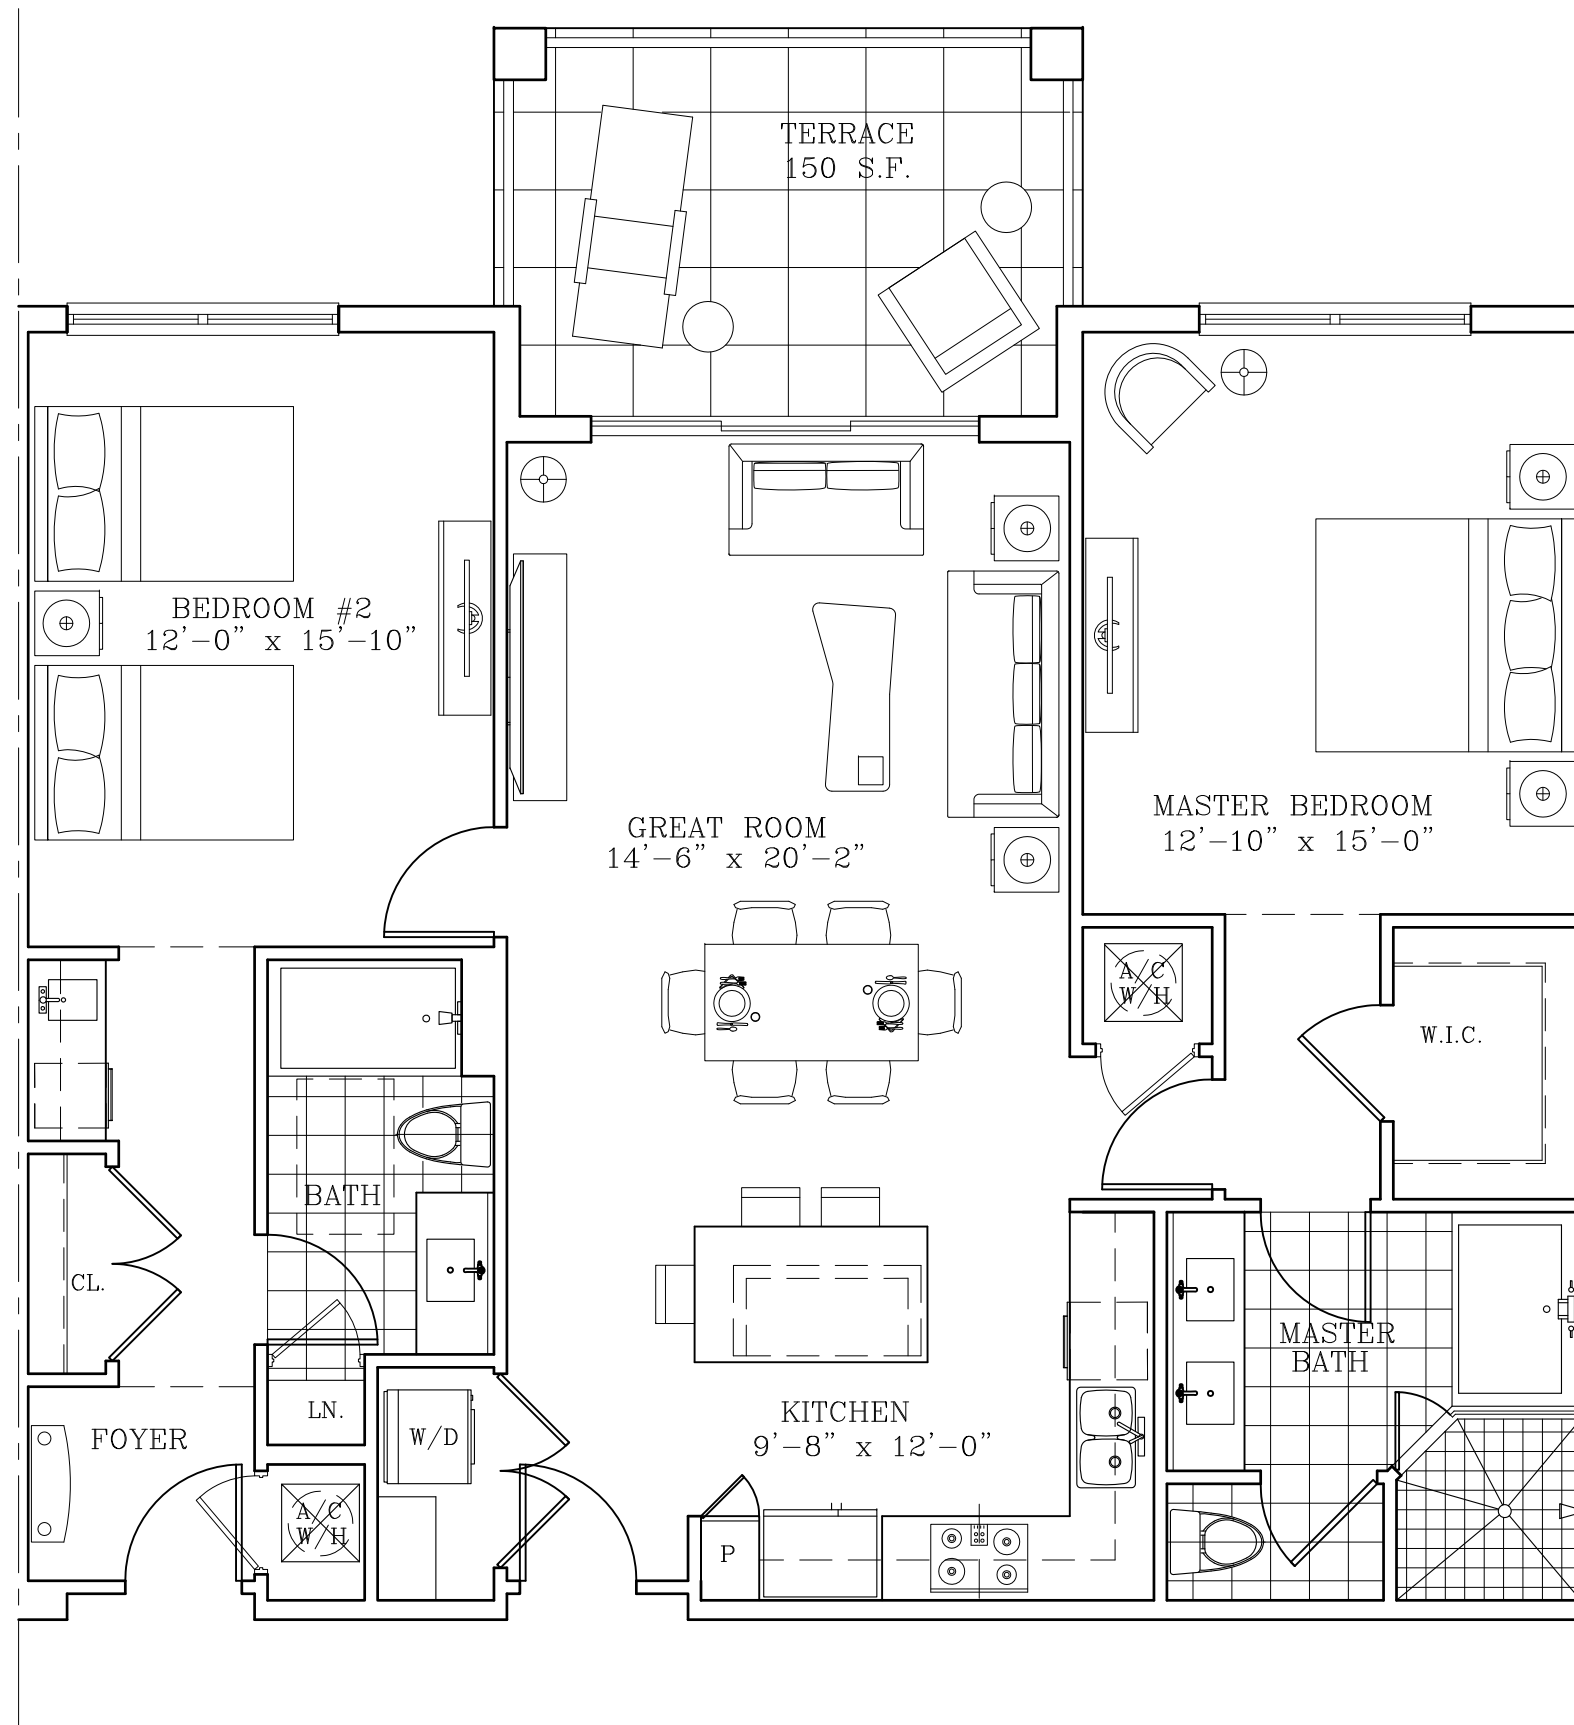

# UNIT B2

2 BED/2 BA LOCKOUT

RESIDENCE 1310 S.F.

TERRACE 180 S.F.

TOTAL 1490 S.F.

35 UNITS

# UNIT B3

2 BED/2 BA LOCKOUT

RESIDENCE 1395 S.F.

TERRACE 310 S.F.

TOTAL 1705 S.F.

9 UNITS