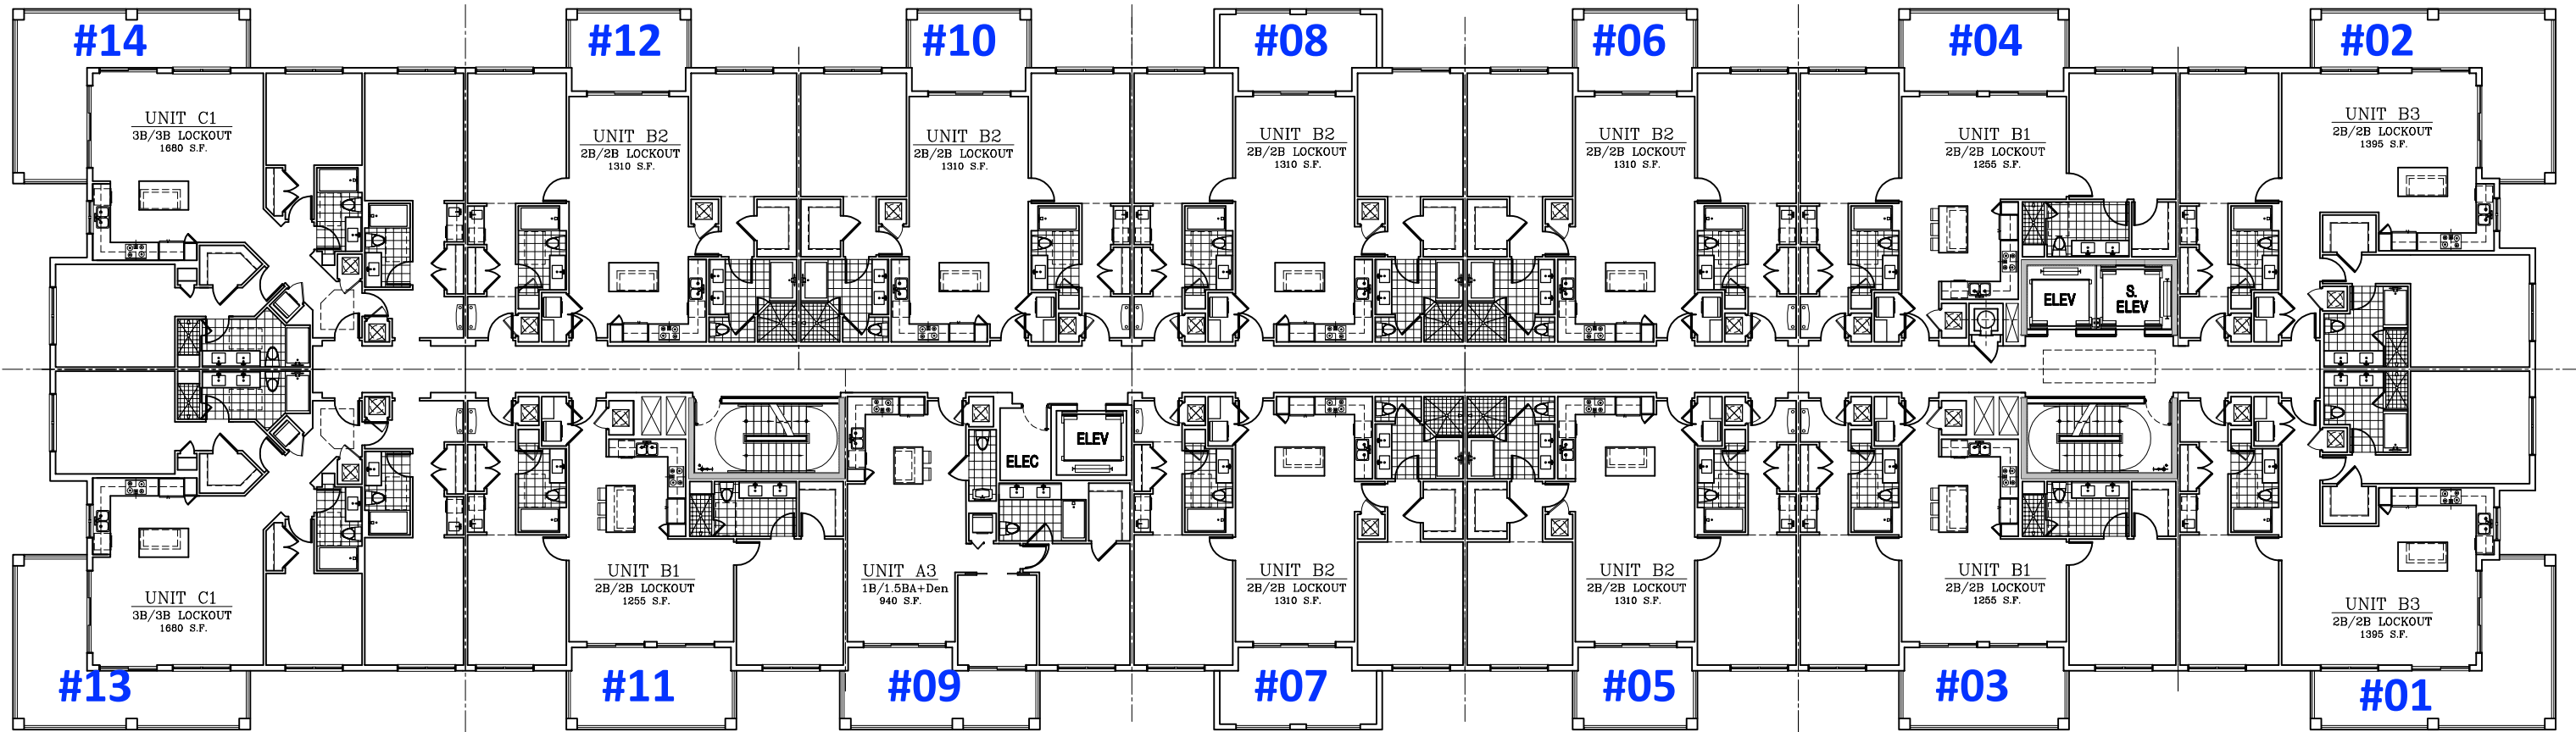

2nd LEVEL
n.t.s.