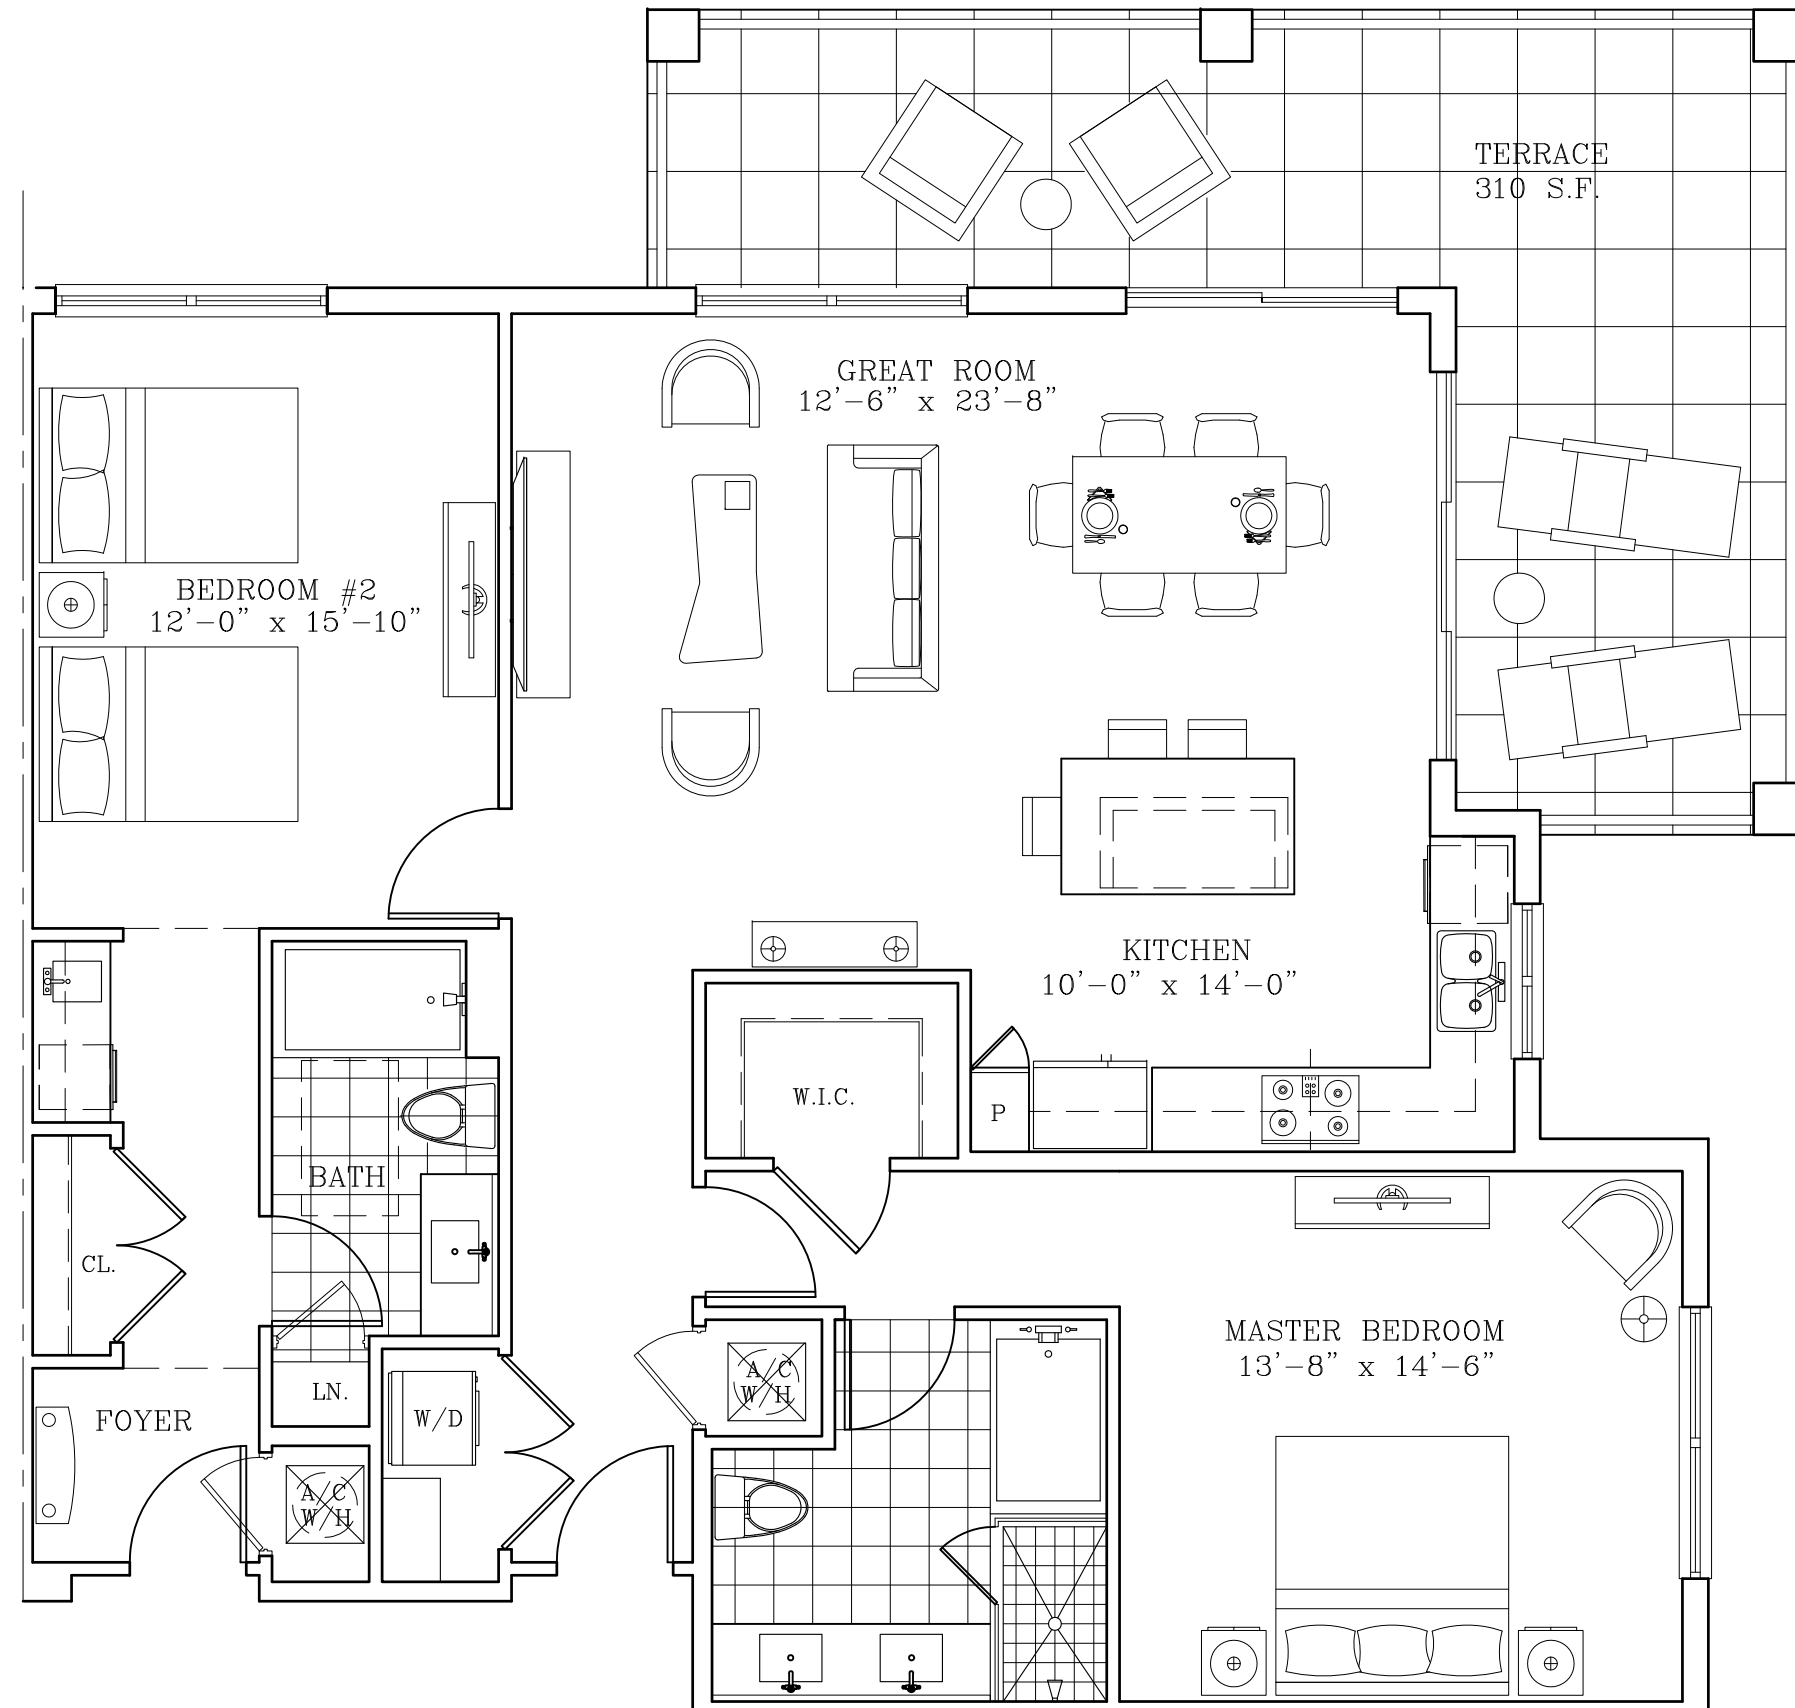

# UNIT B3

2 BED/2 BA LOCKOUT

RESIDENCE 1395 S.F.

TERRACE 310 S.F.

TOTAL 1705 S.F.

9 UNITS

# UNIT C1

3 BED/3 BA LOCKOUT

RESIDENCE 1680 S.F.

TERRACE 310 S.F.

TOTAL 1990 S.F.

12 UNITS

***Contact us today and schedule your VIP Viewing  
of the homes for sale in Bonita Village of Bonita Springs Florida.***