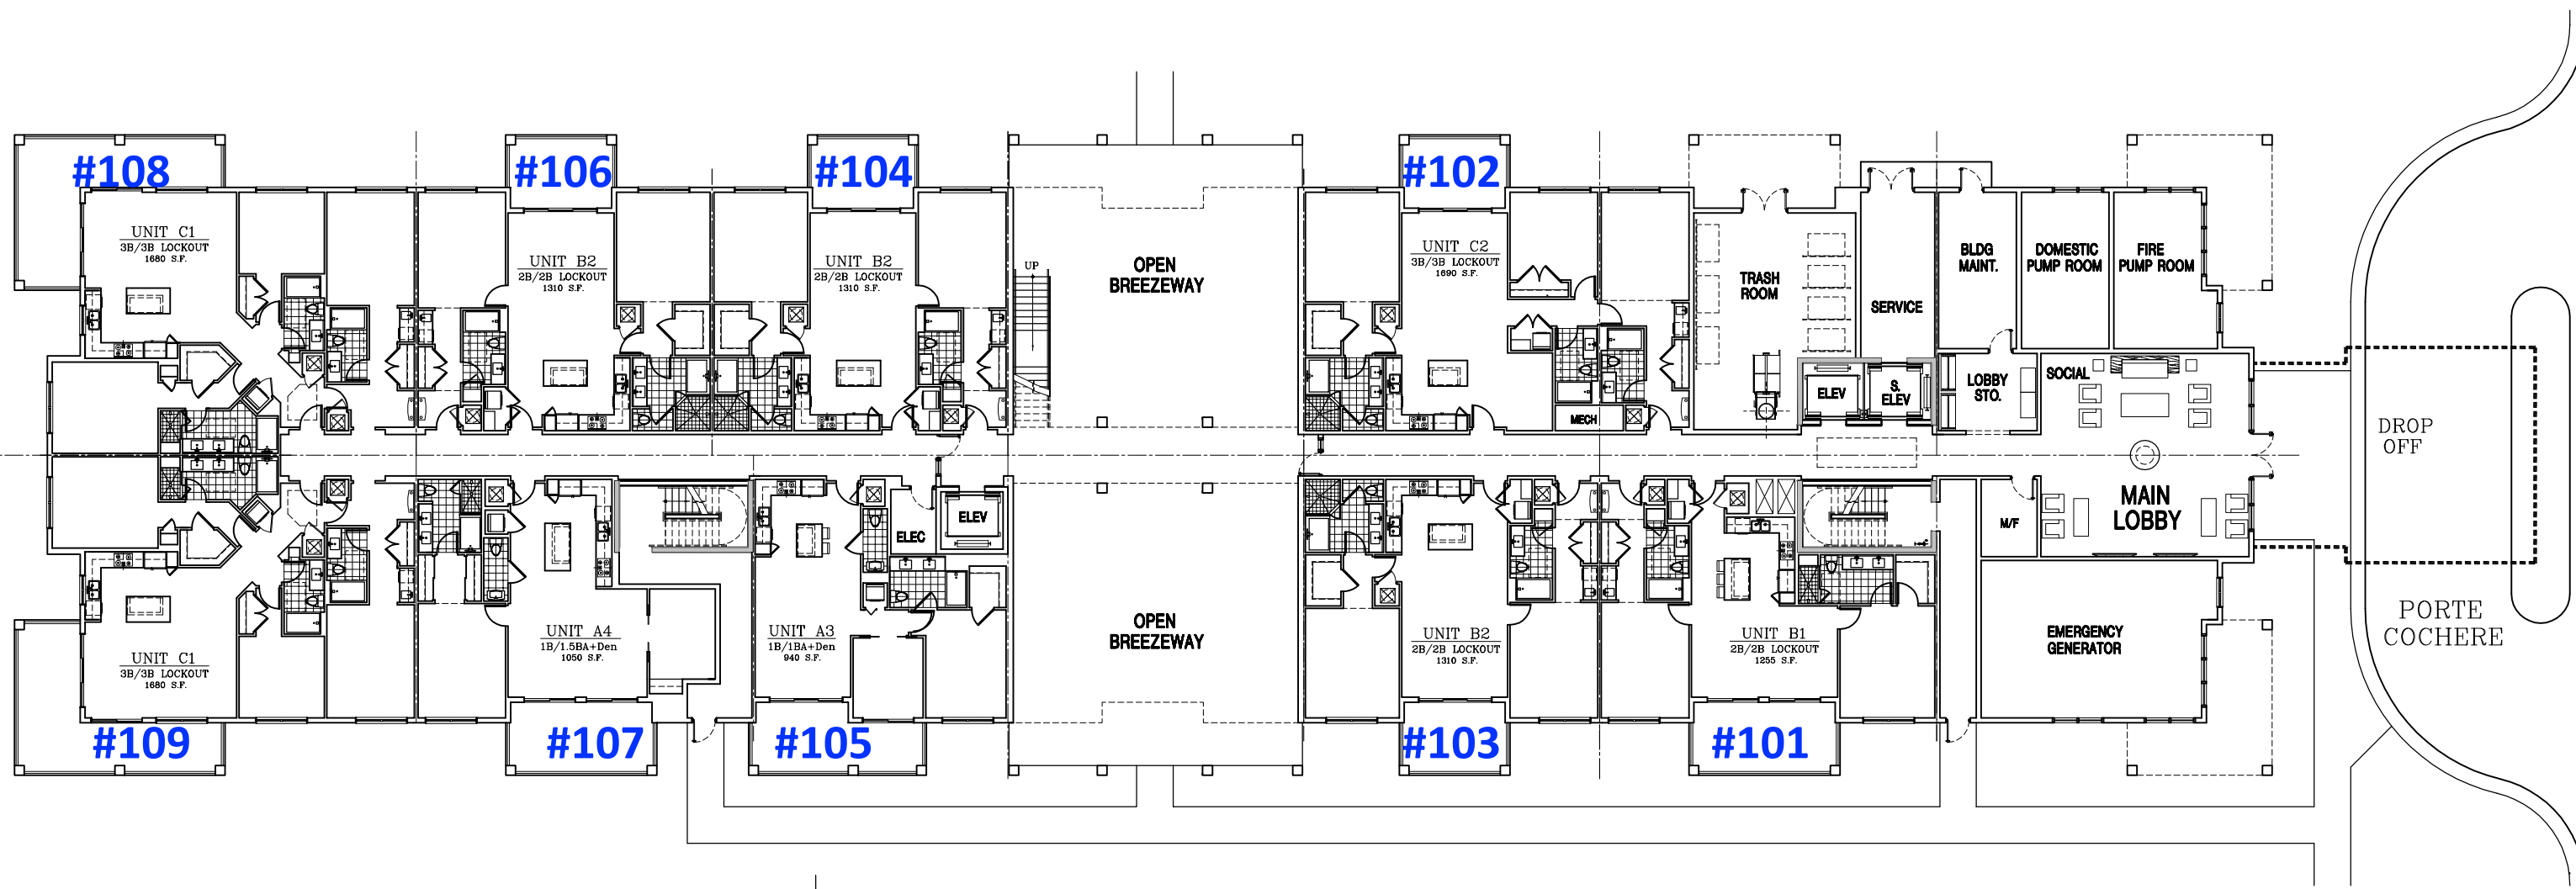

1st LEVEL
n.t.s.