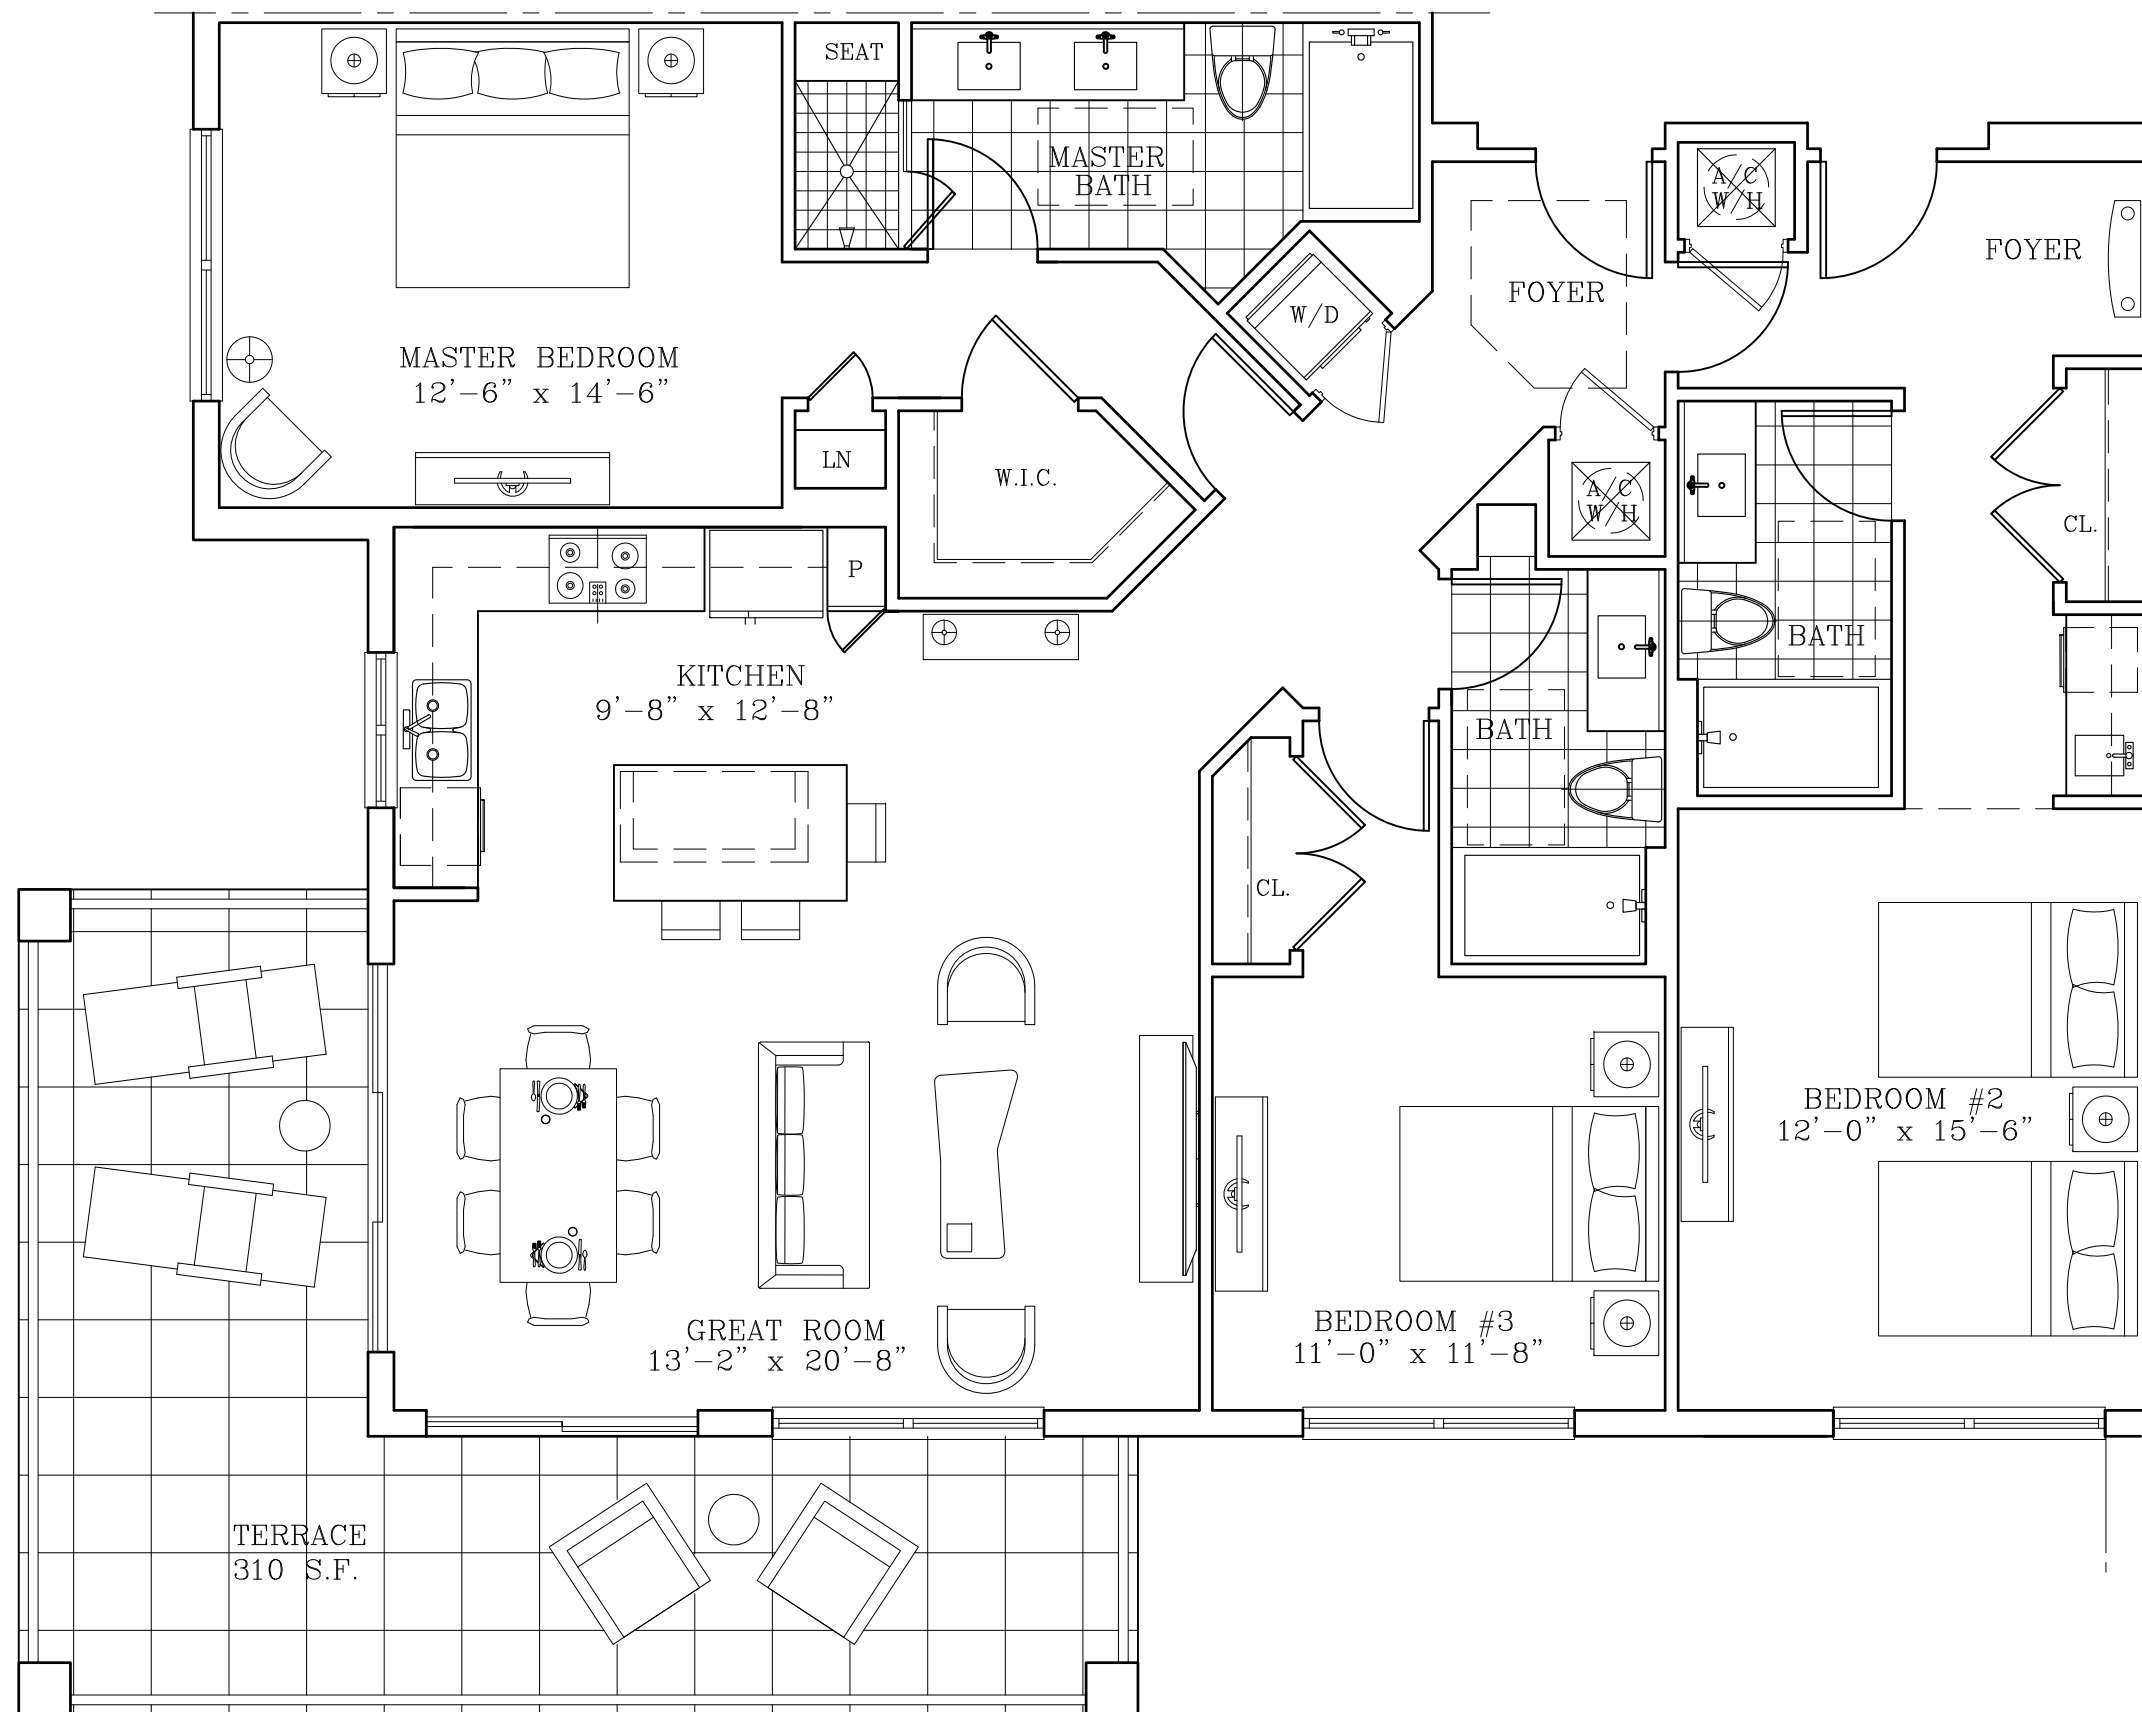

# UNIT C1

3 BED/3 BA LOCKOUT

RESIDENCE 1680 S.F.

TERRACE 310 S.F.

TOTAL 1990 S.F.

12 UNITS

***Contact us today and schedule your VIP Viewing  
of the homes for sale in Bonita Village of Bonita Springs Florida.***