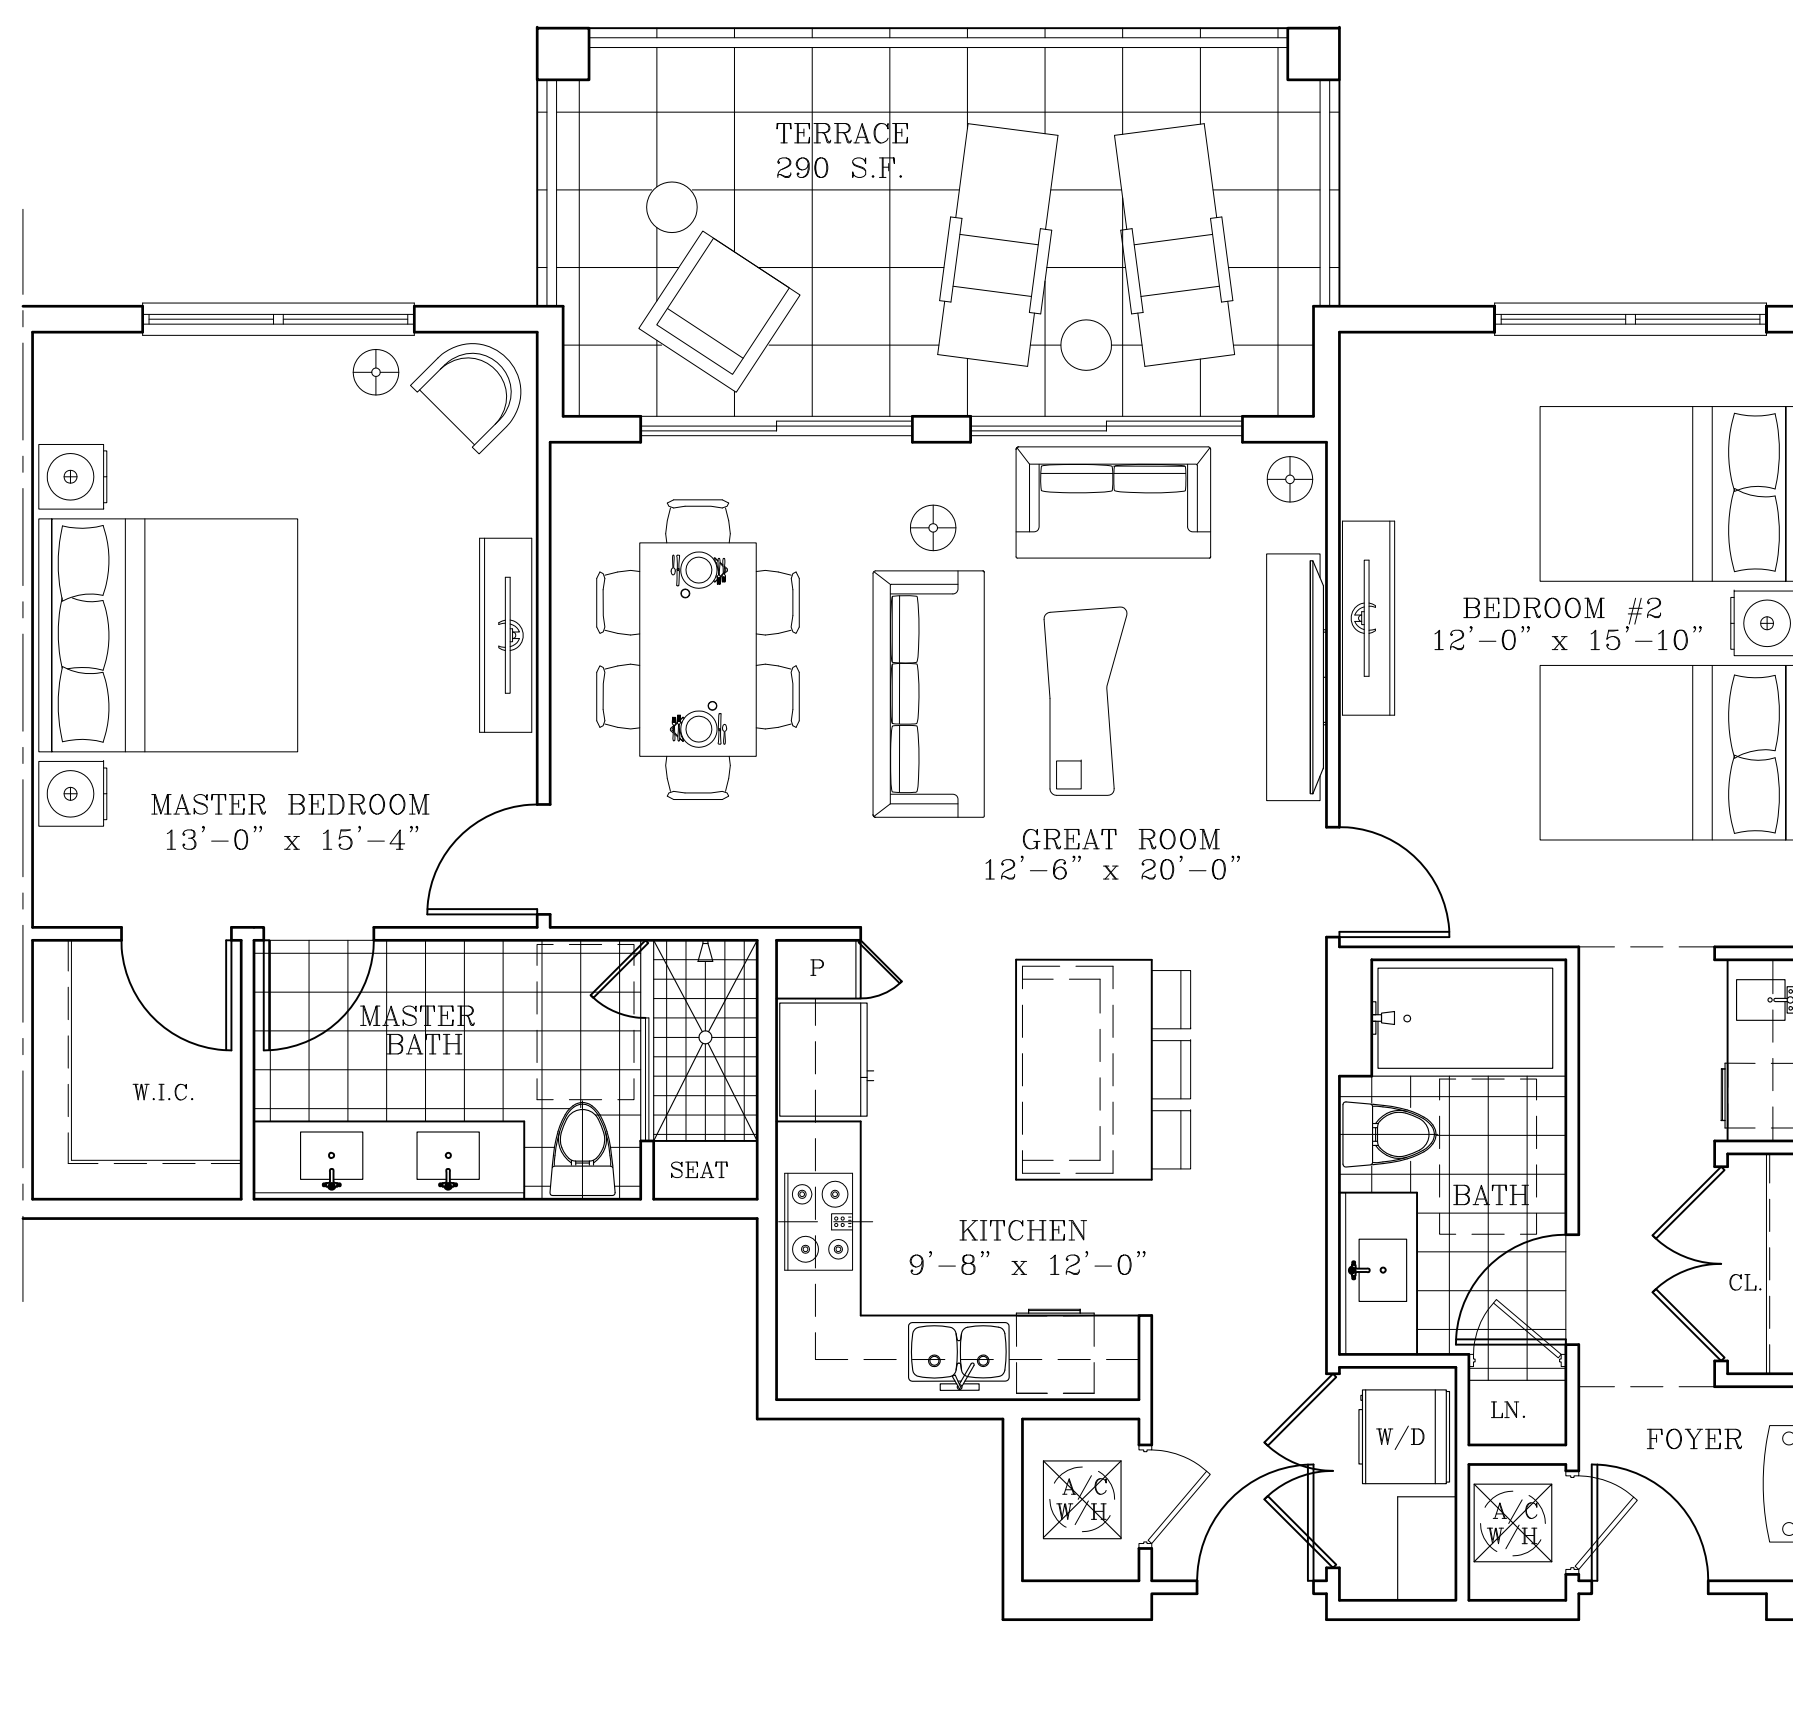

# UNIT B1

2 BED/2 BA LOCKOUT

RESIDENCE 1255 S.F.

TERRACE 230 S.F.

TOTAL 1485 S.F.

14 UNITS

# UNIT B2

2 BED/2 BA LOCKOUT

RESIDENCE 1310 S.F.

TERRACE 180 S.F.

TOTAL 1490 S.F.

35 UNITS