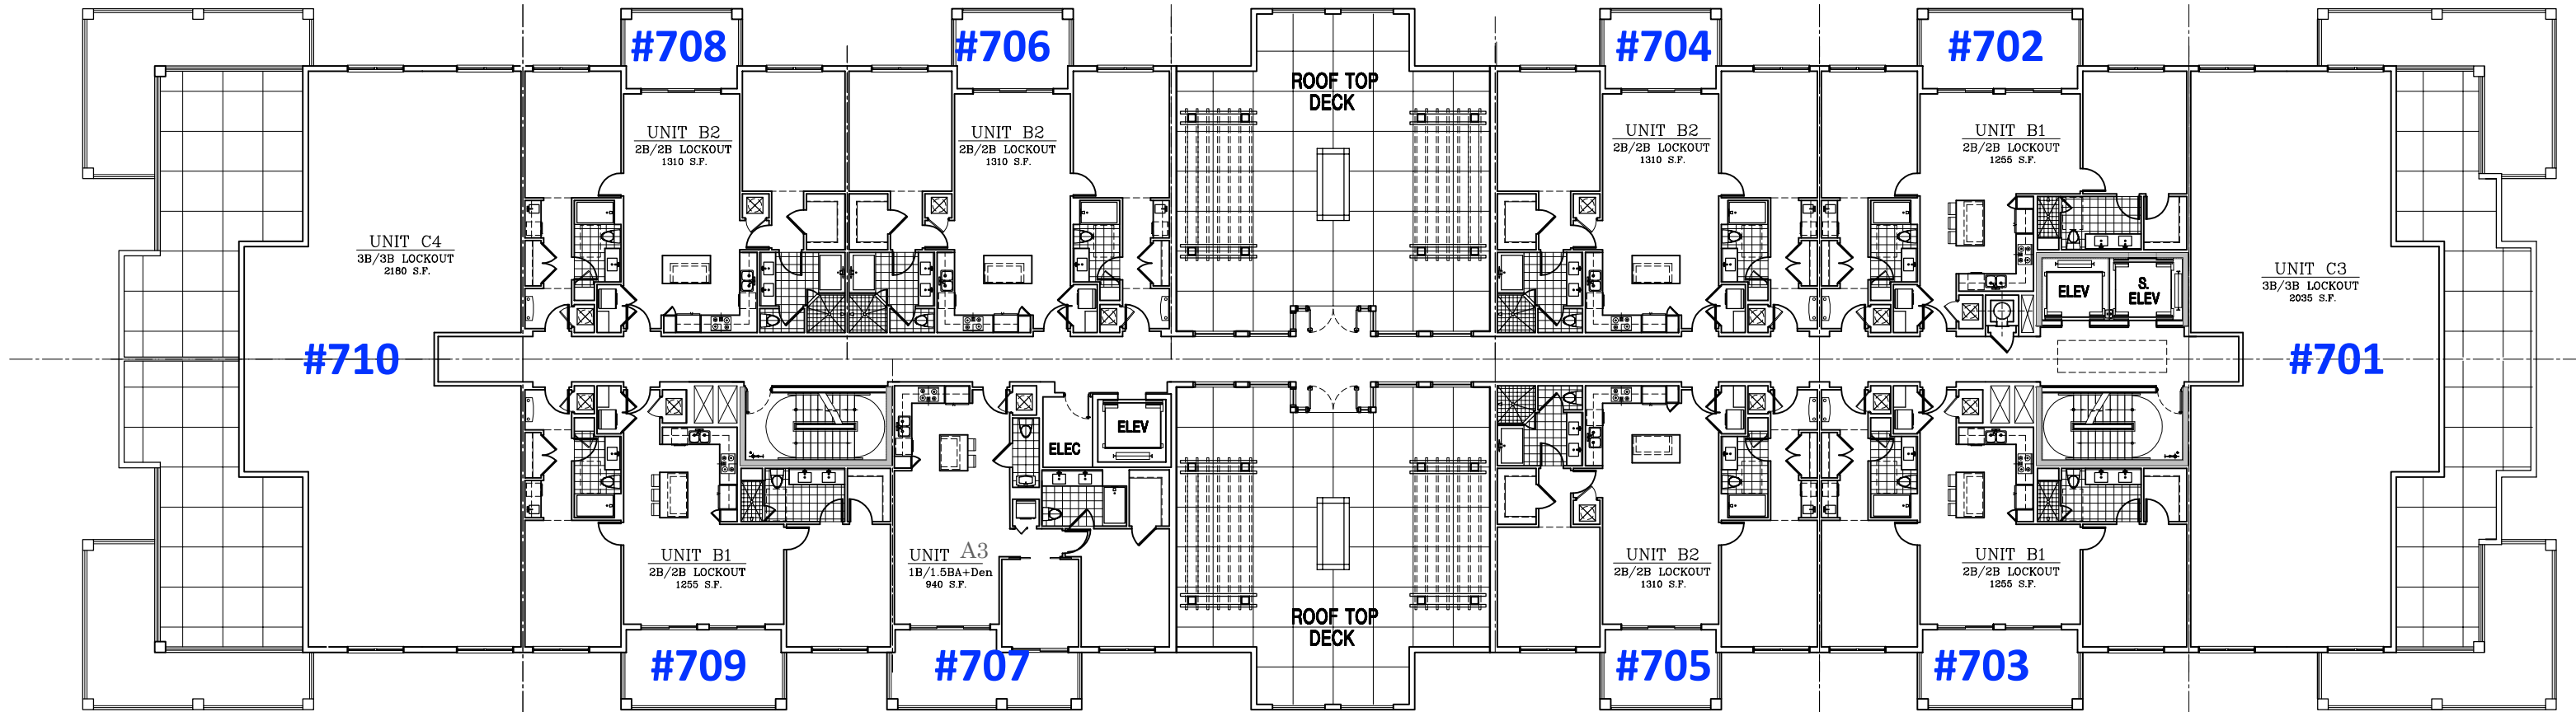

### UNIT BREAKDOWN

UNIT TYPE	S.F.	1st	2nd	3rd-6th	7th	TOTAL UNITS	NET SALEABLE
UNIT A1 (1BD/1BA)	865	-	-	-	-	-	-
UNIT A2 (1BD/1BA)	920	-	-	-	-	-	-
UNIT A3 (1BD/1.5BA+Den)	940	1	1	1x4L=4	1	7	6,580
UNIT A4 (1BD/1.5BA+Den)	1050	1	-	-	-	1	1,050
UNIT B1 (2BD/2BA)	1255	1	3	3x4L=12	3	19	23,845
UNIT B2 (2BD/2BA)	1310	3	4	6x4L=24	4	35	45,850
UNIT B3 (2BD/2BA)	1395	-	-	2x4L=8	-	8	11,160
UNIT B4 (2BD/2BA)	1415	-	-	-	-	-	-
UNIT B5 (2BD/2BA)	1470	-	-	-	-	-	-
UNIT C1 (3BD/3BA)	1680	2	2	2x4L=8	-	12	20,160
UNIT C2 (3BD/3BA)	1690	1	-	-	-	1	1,680
UNIT C3 (3BD/3BA)	2035	-	-	-	1	1	2,035
UNIT C4 (3BD/3BA)	2180	-	-	-	1	1	2,180
TOTAL		9	10	56	10	85	114,540

1345.5 S.F./UNIT

**1st LEVEL**  
 n.t.s.

**2nd LEVEL**  
 n.t.s.

 3rd-6th LEVEL  
 n.t.s.

**7th LEVEL**  
 n.t.s.

# UNIT A3

1 BED/1.5 BA + Den

RESIDENCE 940 S.F.

TERRACE 200 S.F.

TOTAL 1140 S.F.

6 UNITS